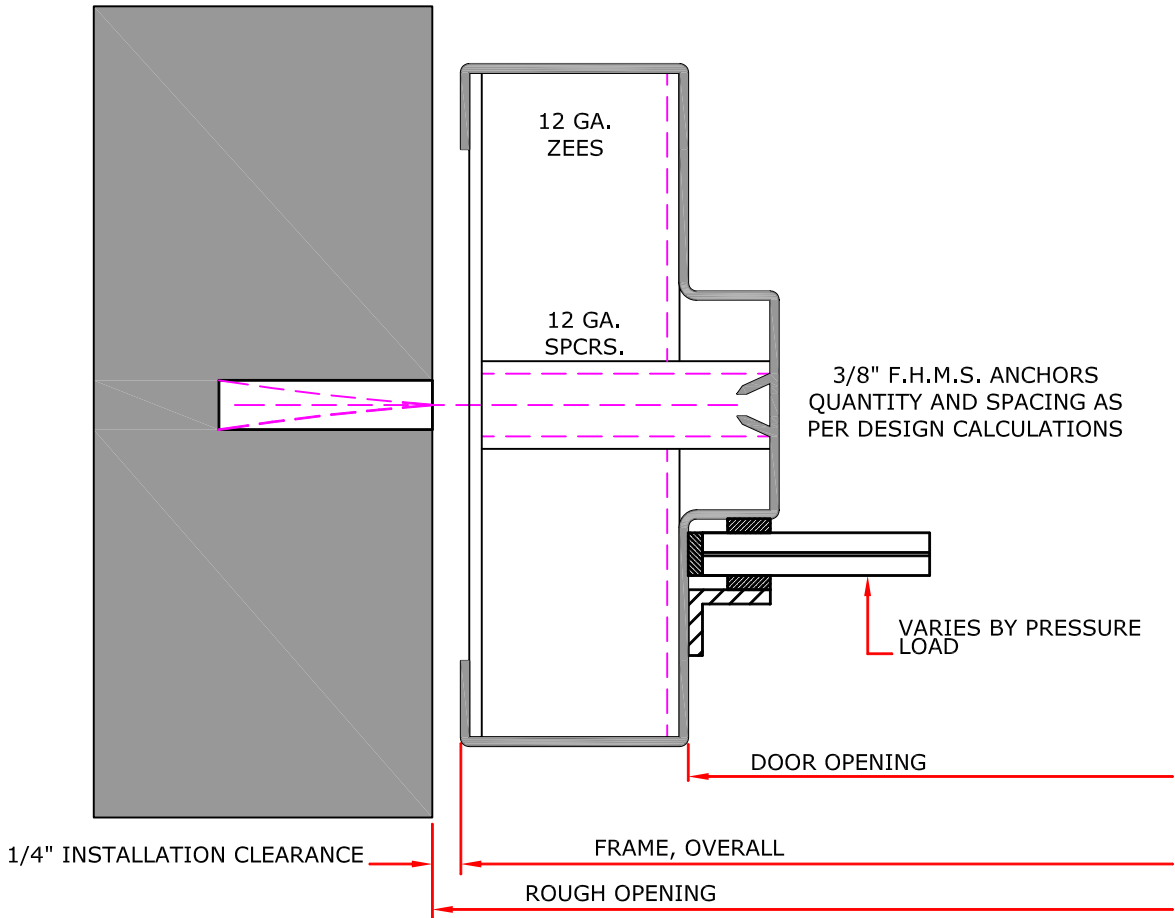

# KBR 100 psf

Pico Rivera, CA 90660  
(562) 695 - 0645

\*Laminated, fully heat tempered clear glass. Thickness and number of piles to be determined by manufacturer to suit the overpressure criteria.