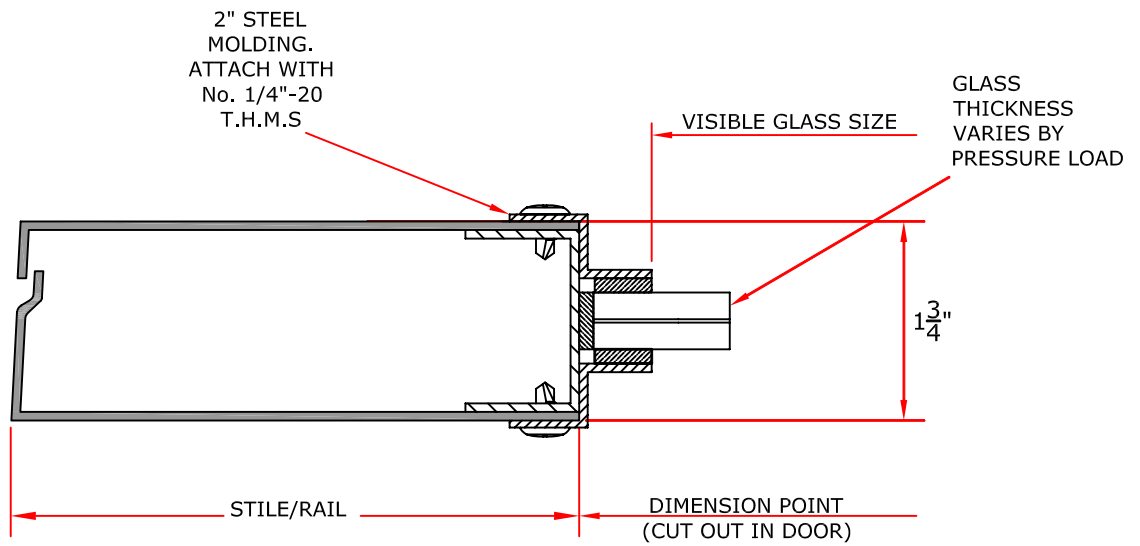

# KBR 100 psf

Pico Rivera, CA 90660  
(562) 695 - 0645

\*Laminated, fully heat tempered clear glass. Thickness and number of piles to be determined by manufacturer to suit the overpressure criteria.