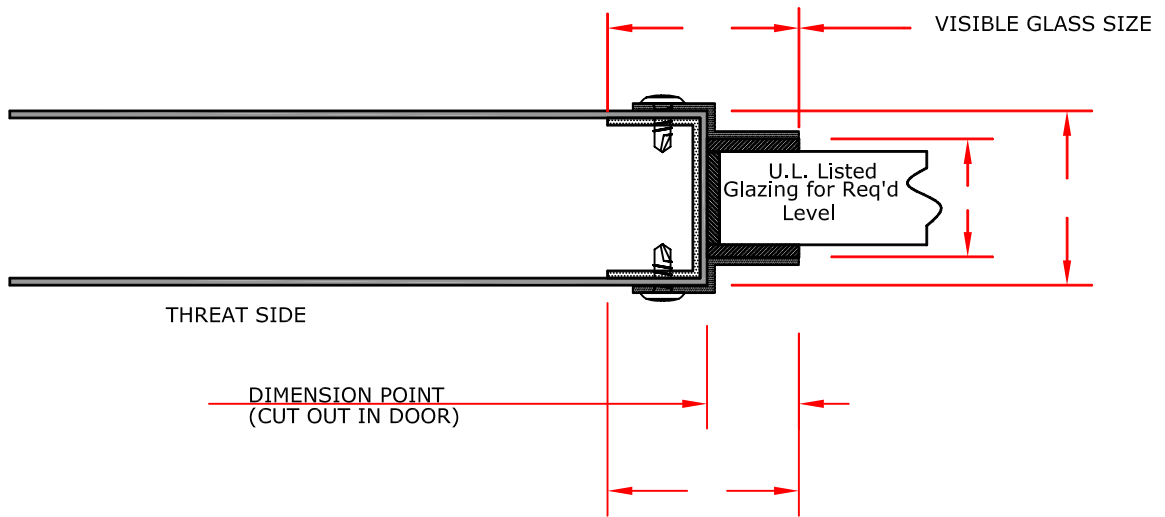

TYPICAL MASONRY BULLET RESISTANT FRAME

LEVEL 1

LEVEL 1

 **KRIEGER™**
SPECIALTY PRODUCTS
Pico Rivera, CA 90660
(562) 695 - 0645

LEVEL 1

Pico Rivera, CA 90660
(562) 695 - 0645