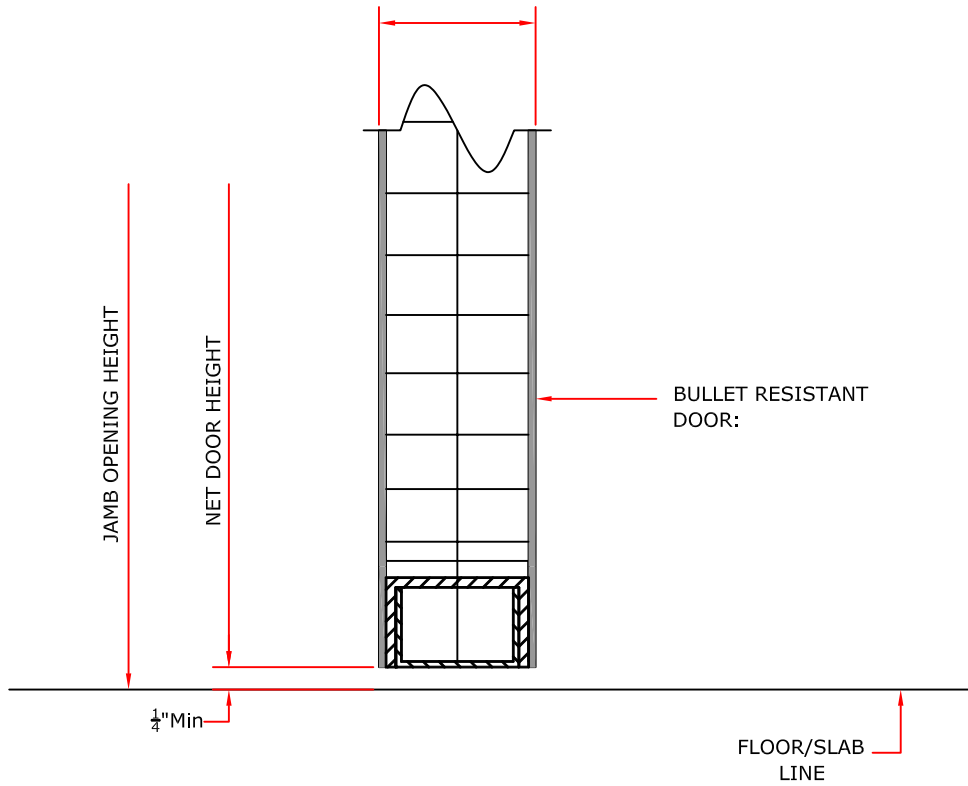

TYPICAL MASONRY BULLET RESISTANT FRAME

LEVEL 1

LEVEL 1

 **KRIEGER™**
SPECIALTY PRODUCTS
Pico Rivera, CA 90660
(562) 695 - 0645

LEVEL 1

Pico Rivera, CA 90660
(562) 695 - 0645