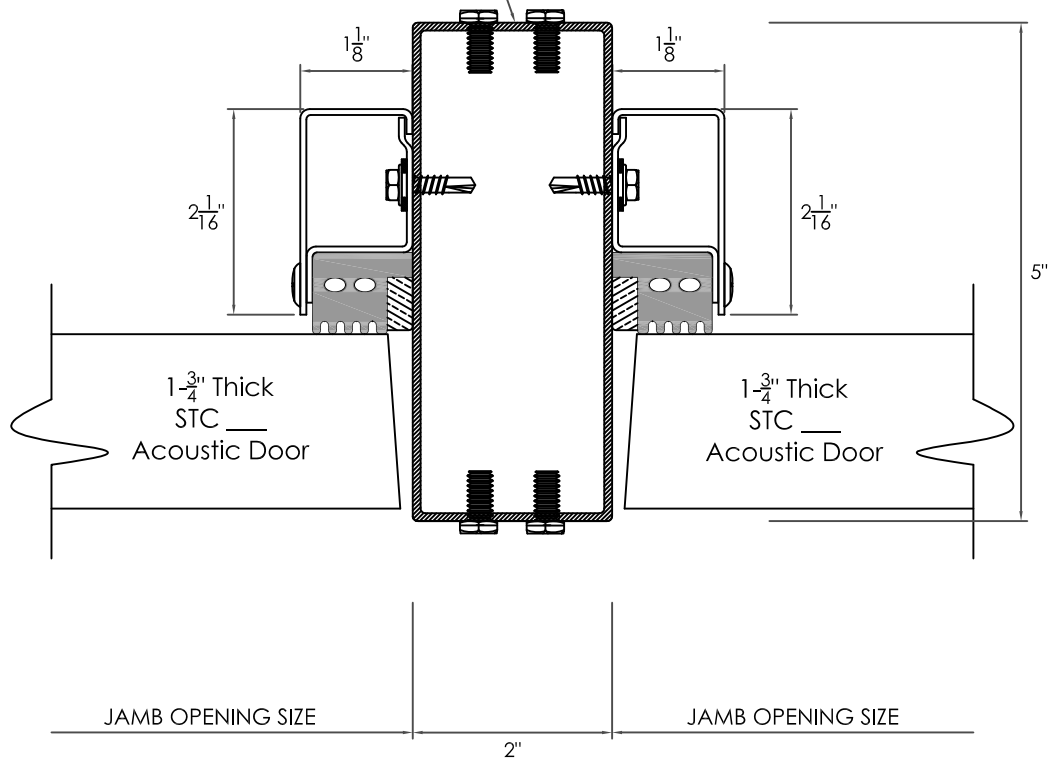

FIELD INSTALL FLOOR ANCHOR &
ATTACHED 1/4-20 DIA. HEX HD. SCREWS
(2) EACH SIDE AS SHOWN.

Kriegersonic Removable Between Door Mullion NC3

Pico Rivera, CA 90660
(562) 695 - 0645