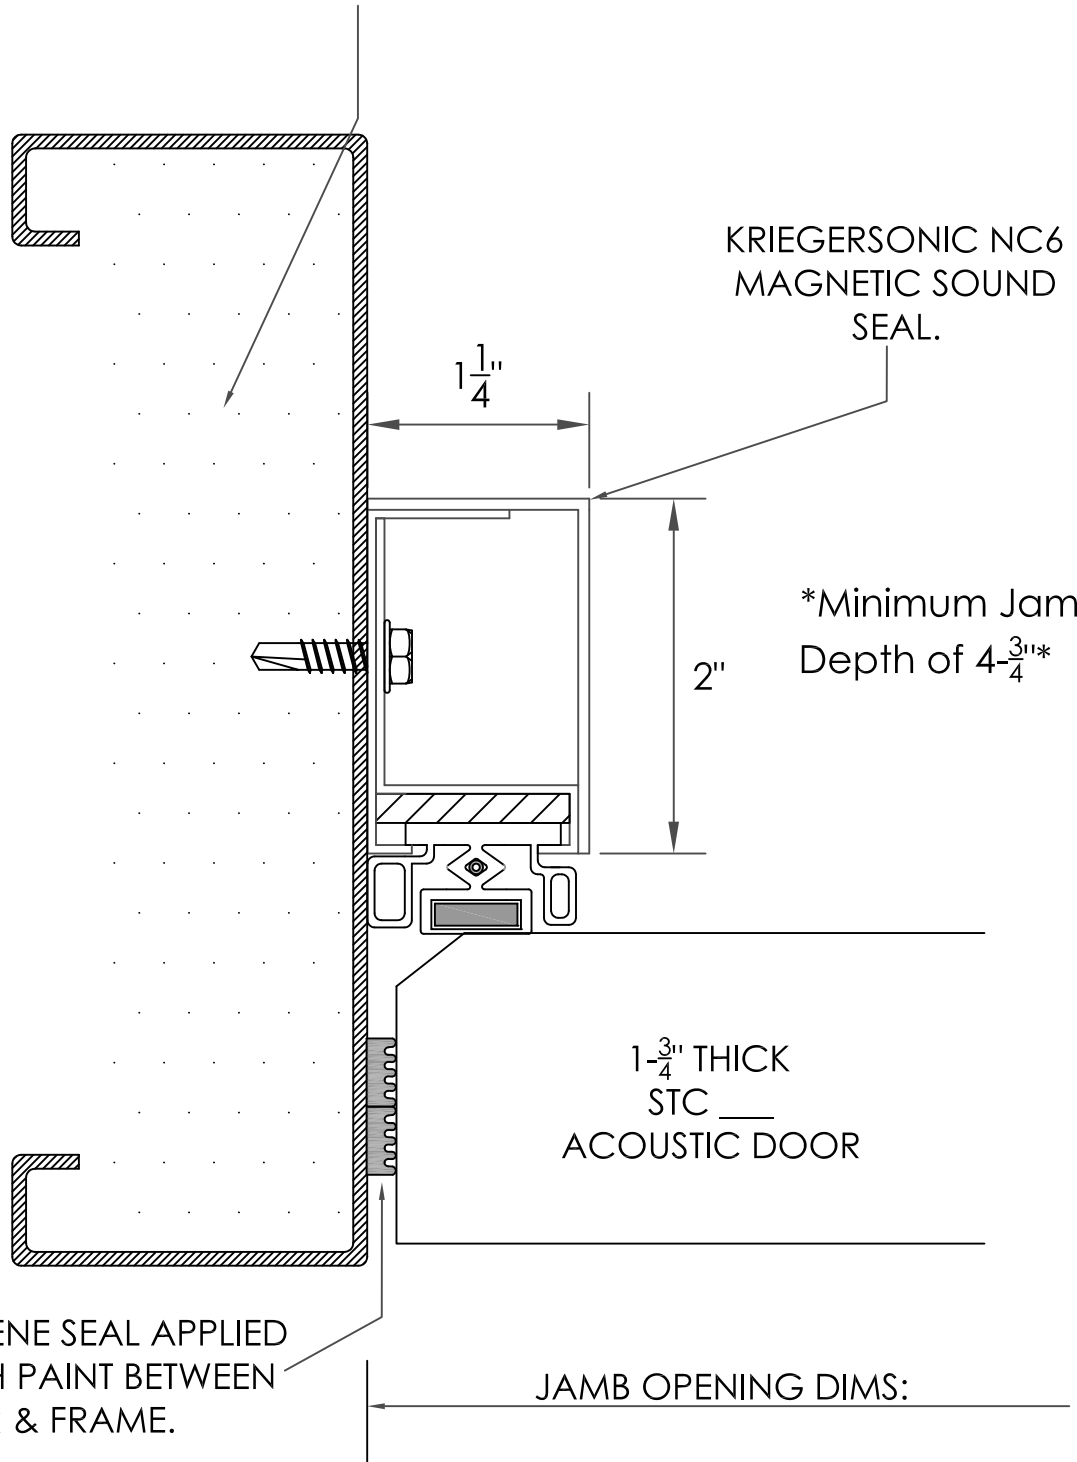

(Hinge Jamb Shown)

FILL SOLID WITH SOUND DEADENING MATERIAL
(REFER TO PIB #160).

KRIEGERSONIC NC6
MAGNETIC SOUND
SEAL.

1 1/4"

2"

*Minimum Jamb
Depth of 4-3/4"

1-3/4" THICK
STC ____
ACOUSTIC DOOR

1076 NEOPRENE SEAL APPLIED
AFTER FINISH PAINT BETWEEN
DOOR & FRAME.

JAMB OPENING DIMS:

Kriegersonic NC7 Magnetic Seal

Pico Rivera, CA 90660
(562) 695 - 0645