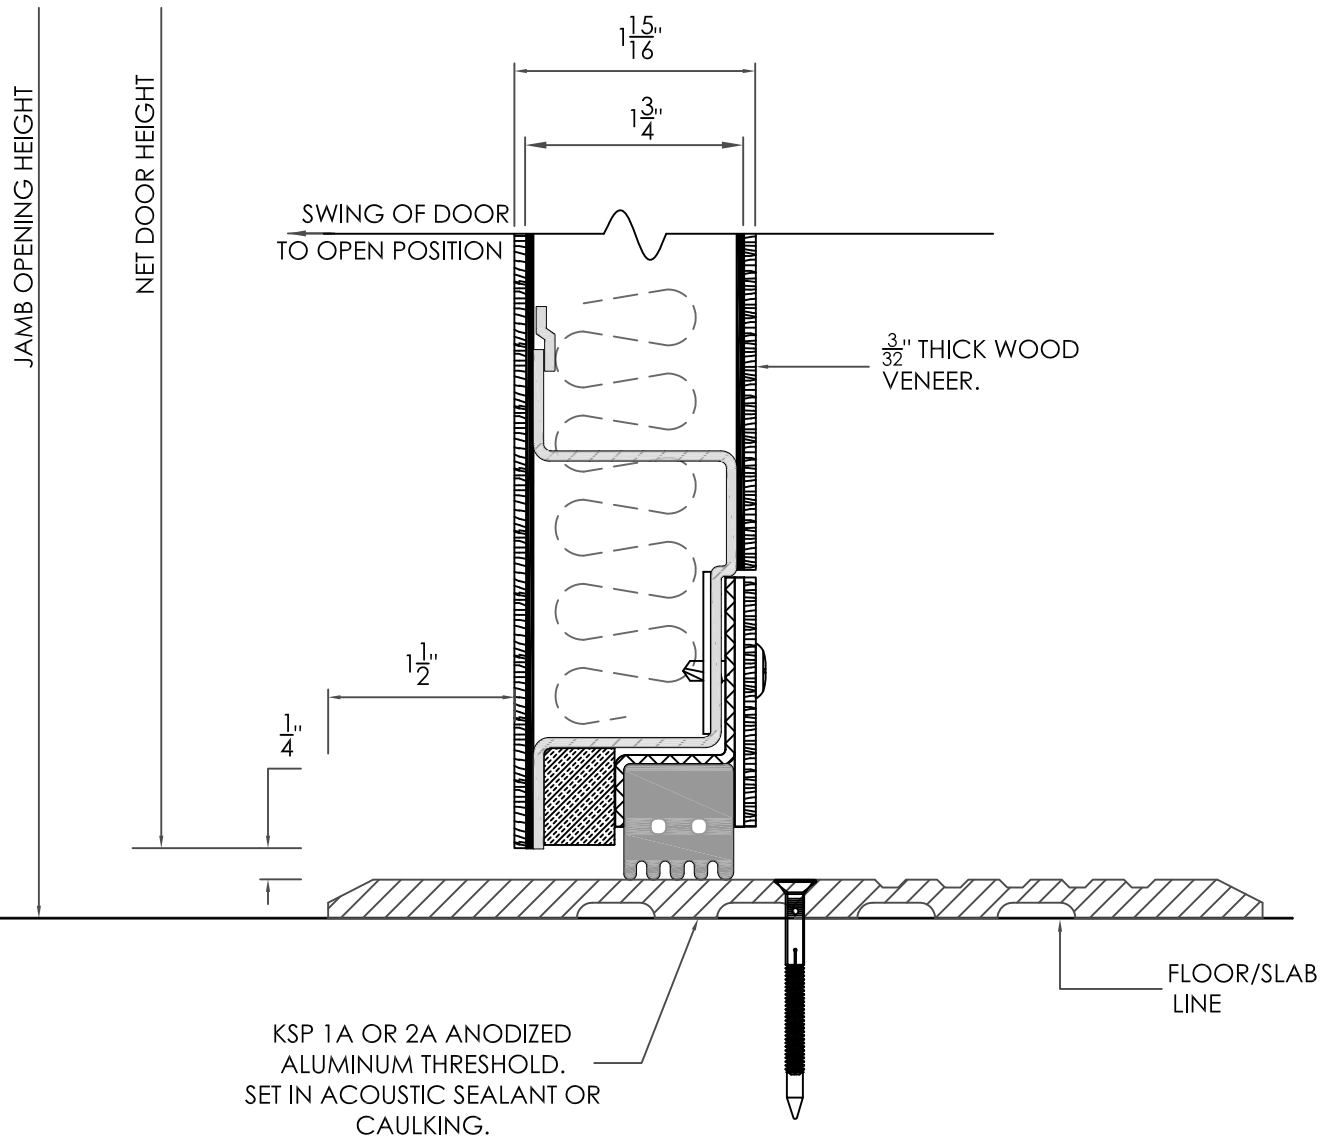

NOTE: SILL CLEARANCES ARE CRITICAL. IF DOOR SWINGS OVER CARPET PLEASE PROVIDE TOTAL HEIGHT (PAD & CARPET) ABOVE FLOOR SLAB LINE. REQUIRED THRESHOLDS SHOULD BE, AT MINIMUM, THE SAME HEIGHT AS CARPET.

Cam Lift Door Bottom with Threshold & WDV Detail