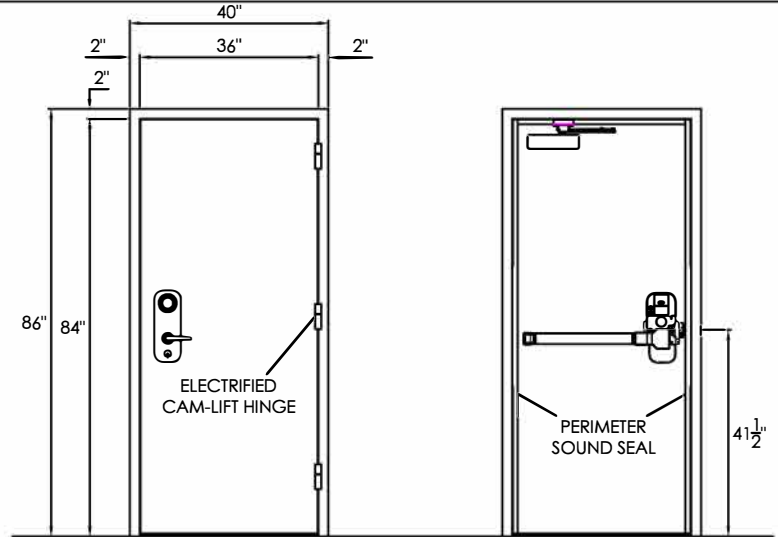

705 SCIF DOOR & LOCK PACKAGE: S&G 2890B TYPE IV 100% ICD 705 CERTIFIED

3'-0" x 7'-0" 3 Sided Frame and Door Assembly

- Krieger's 705 package meets SCIF sound groups 3 and 4 standards and comes with your choice of Sargent & Greenleaf 2890B. We also offer the option of a Lockmasters LKM10K security device, factory installed.
- The customizable 705 SCIF package includes: Slip-in telescoping frame, acoustical door, hinges, closer, lockset threshold, door bottom & seal system.
- The 2 piece slip-in frame can be adjusted to fit wall thicknesses from 5" up to 6-1/4".
- The package is shipped as one boxed unit with the majority of the hardware installed.
- The package be ordered online with a credit card at: <https://www.kriegerproducts.com/705-door-package/>

VIEW FROM PULL SIDE (UNSECURE SIDE)

VIEW FROM PUSH SIDE (SECURE SIDE)

705 Hardware Information

- Conforms to FF-L-2890.
- LKM10K with panic bar or push pull option.
- S&G 2890B with lever/lever option.
- Choice of X-10 or 2740 dial with either hardware option.
- Von Duprin EO-99-ALK-F Secondary exit option.

HORIZONTAL SECTION

VERTICAL SECTION

ALL DIMENSIONS IN INCHES