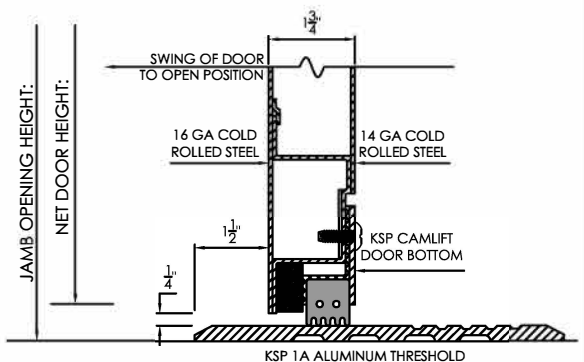

705 SCIF DOOR & LOCK PACKAGE: S&G 2890B TYPE IV 100% ICD 705 CERTIFIED

3'-0" x 7'-0" 3 Sided Frame and Door Assembly

- Krieger's 705 package meets SCIF sound groups 3 and 4 standards and comes with your choice of Sargent & Greenleaf 2890B. We also offer the option of a Lockmasters LKM10K security device, factory installed.
- The customizable 705 SCIF package includes: Slip-in telescoping frame, acoustical door, hinges, closer, lockset threshold, door bottom & seal system.
- The 2 piece slip-in frame can be adjusted to fit wall thicknesses from 5" up to 6-1/4".
- The package is shipped as one boxed unit with the majority of the hardware installed.
- The package be ordered online with a credit card at: <https://www.kriegerproducts.com/705-door-package/>

VIEW FROM PULL SIDE (UNSECURE SIDE)

VIEW FROM PUSH SIDE (SECURE SIDE)

705 Hardware Information

- Conforms to FF-L-2890.
- LKM10K with panic bar or push pull option.
- S&G 2890B with lever/lever option.
- Choice of X-10 or 2740 dial with either hardware option.
- Von Duprin EO-99-ALK-F Secondary exit option.

INSIDE ROOM, OR SECURE SIDE

705 Performance Information

- Can be manufactured to meet Level 3 (STC:45, NIC:40) and Level 4 (STC:50, NIC: 45) requirements per ASTM- E90.
- Can be fire-rated from 20-minutes up to 3-hours per UL10C.

HORIZONTAL SECTION

VERTICAL SECTION

ALL DIMENSIONS IN INCHES