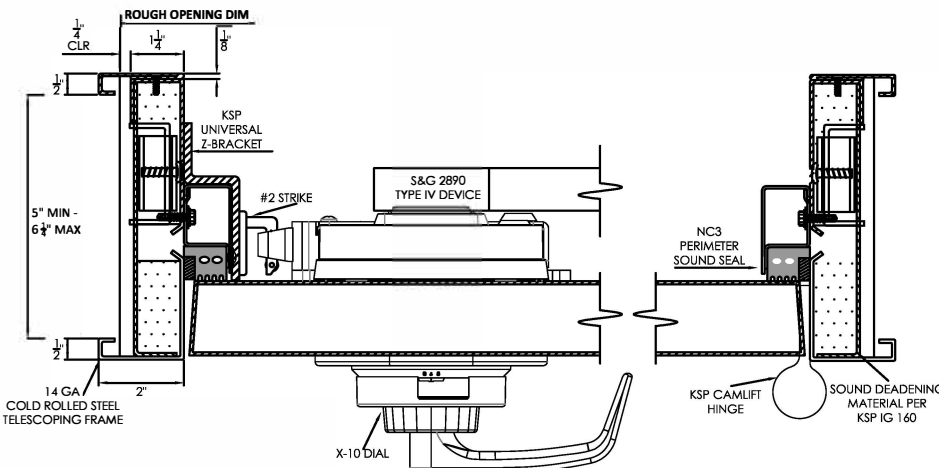

705 SCIF DOOR & LOCK PACKAGE: S&G 2890B TYPE IV 100% ICD 705 CERTIFIED

3'-0" x 7'-0" 3 Sided Frame and Door Assembly

- Krieger's 705 package meets SCIF sound groups 3 and 4 standards and comes with your choice of Sargent & Greenleaf 2890B. We also offer the option of a Lockmasters LKM10K security device, factory installed.
- The customizable 705 SCIF package includes: Slip-in telescoping frame, acoustical door, hinges, closer, lockset threshold, door bottom & seal system.
- The 2 piece slip-in frame can be adjusted to fit wall thicknesses from 5" up to 6-1/4".
- The package is shipped as one boxed unit with the majority of the hardware installed.
- The package be ordered online with a credit card at: <https://www.kriegerproducts.com/705-door-package/>

VIEW FROM PULL SIDE (UNSECURE SIDE)

VIEW FROM PUSH SIDE (SECURE SIDE)

705 Hardware Information

- Conforms to FF-L-2890.
- LKM10K with panic bar or push pull option.
- S&G 2890B with lever/lever option.
- Choice of X-10 or 2740 dial with either hardware option.
- Von Duprin EO-99-ALK-F Secondary exit option.

INSIDE ROOM, OR SECURE SIDE

705 Performance Information

- Can be manufactured to meet Level 3 (STC:45, NIC:40) and Level 4 (STC:50, NIC: 45) requirements per ASTM- E90.
- Can be fire-rated from 20-minutes up to 3-hours per UL10C.

HORIZONTAL SECTION

VERTICAL SECTION

ALL DIMENSIONS IN INCHES