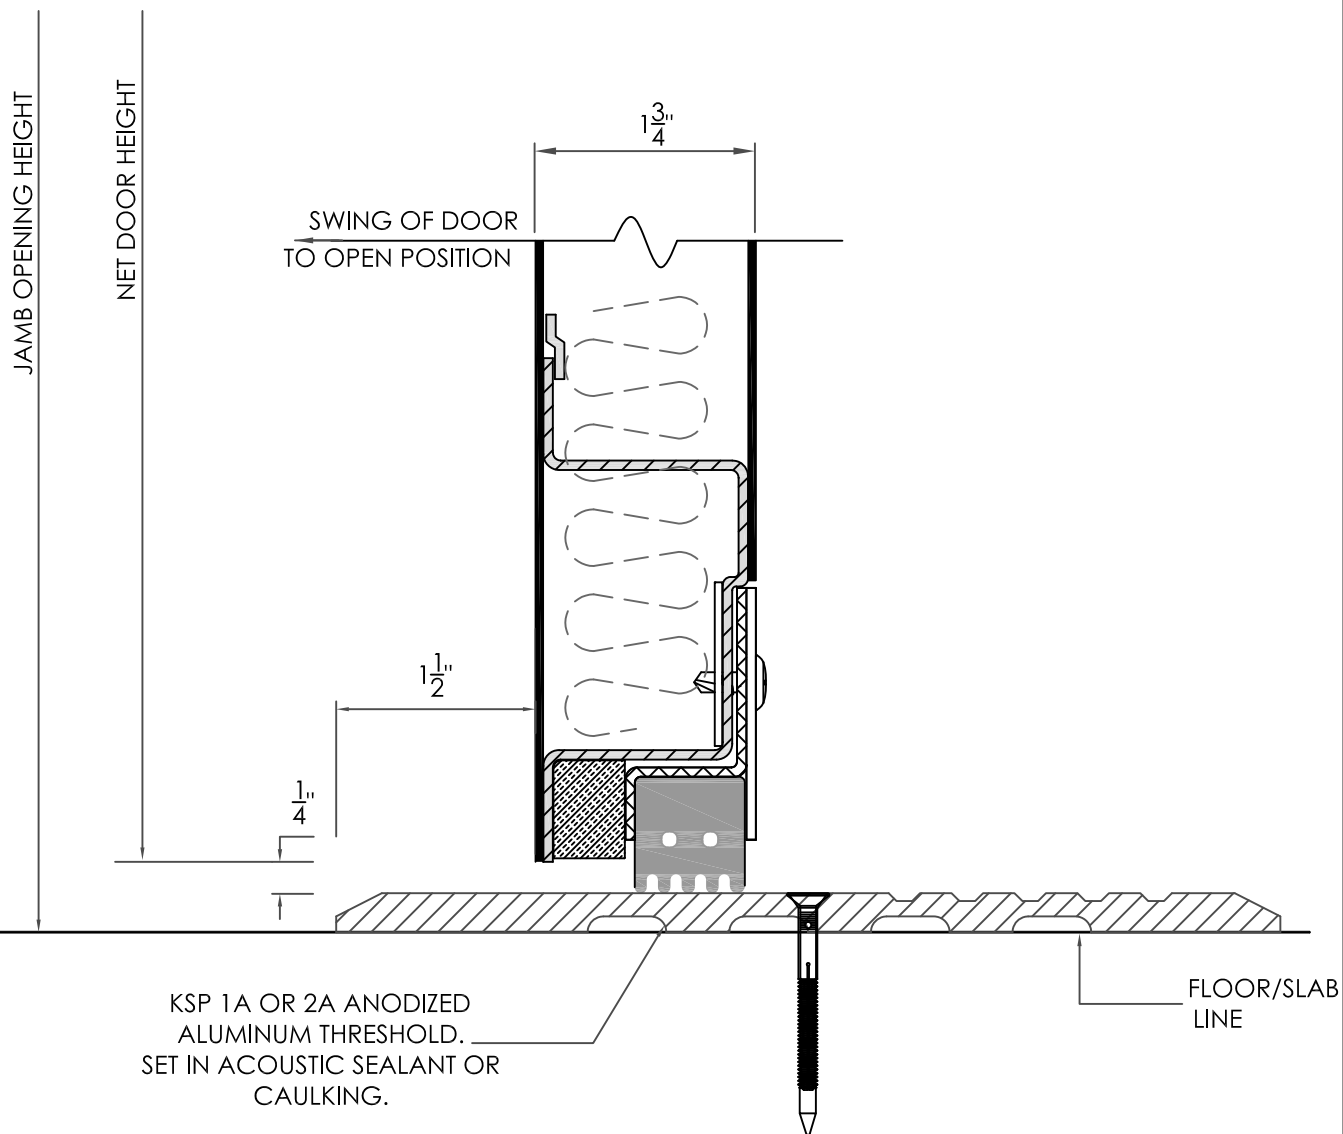

**NOTE:** SILL CLEARANCES ARE CRITICAL. IF DOOR SWINGS OVER CARPET PLEASE PROVIDE TOTAL HEIGHT (PAD & CARPET) ABOVE FLOOR SLAB LINE. REQUIRED THRESHOLDS SHOULD BE, AT MINIMUM, THE SAME HEIGHT AS CARPET.

### Kriegersonic Cam Lift Door Bottom with Threshold

Pico Rivera, CA 90660  
(562) 695 - 0645