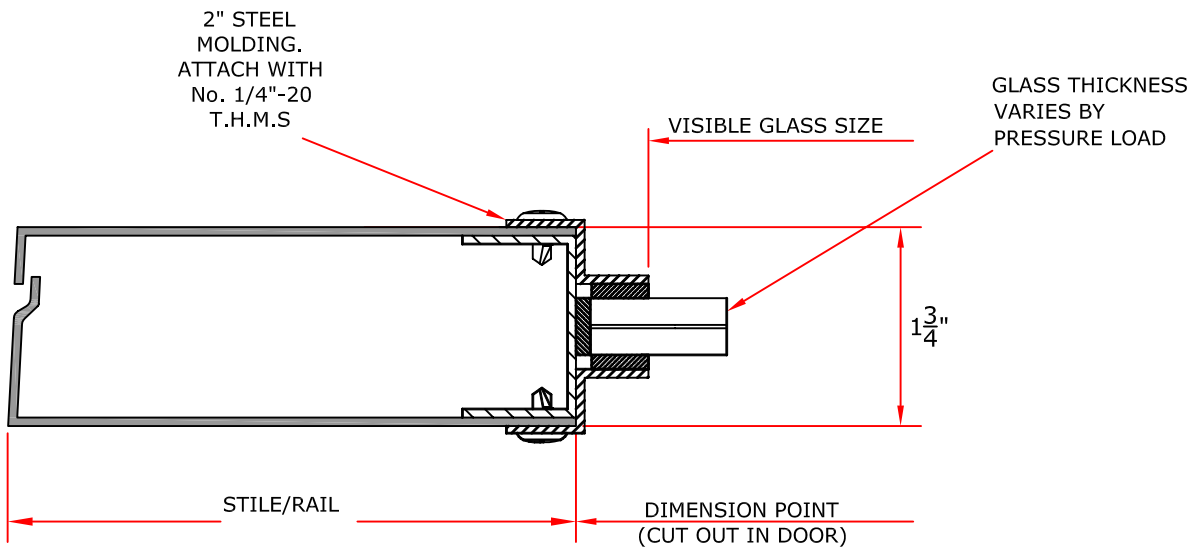

KBR 1.0 psi

Pico Rivera, CA 90660
 (562) 695 - 0645

KBR 1.0 psi

Pico Rivera, CA 90660
(562) 695 - 0645

*Laminated, fully heat tempered clear glass. Thickness and number of piles to be determined by manufacturer to suit the overpressure criteria.