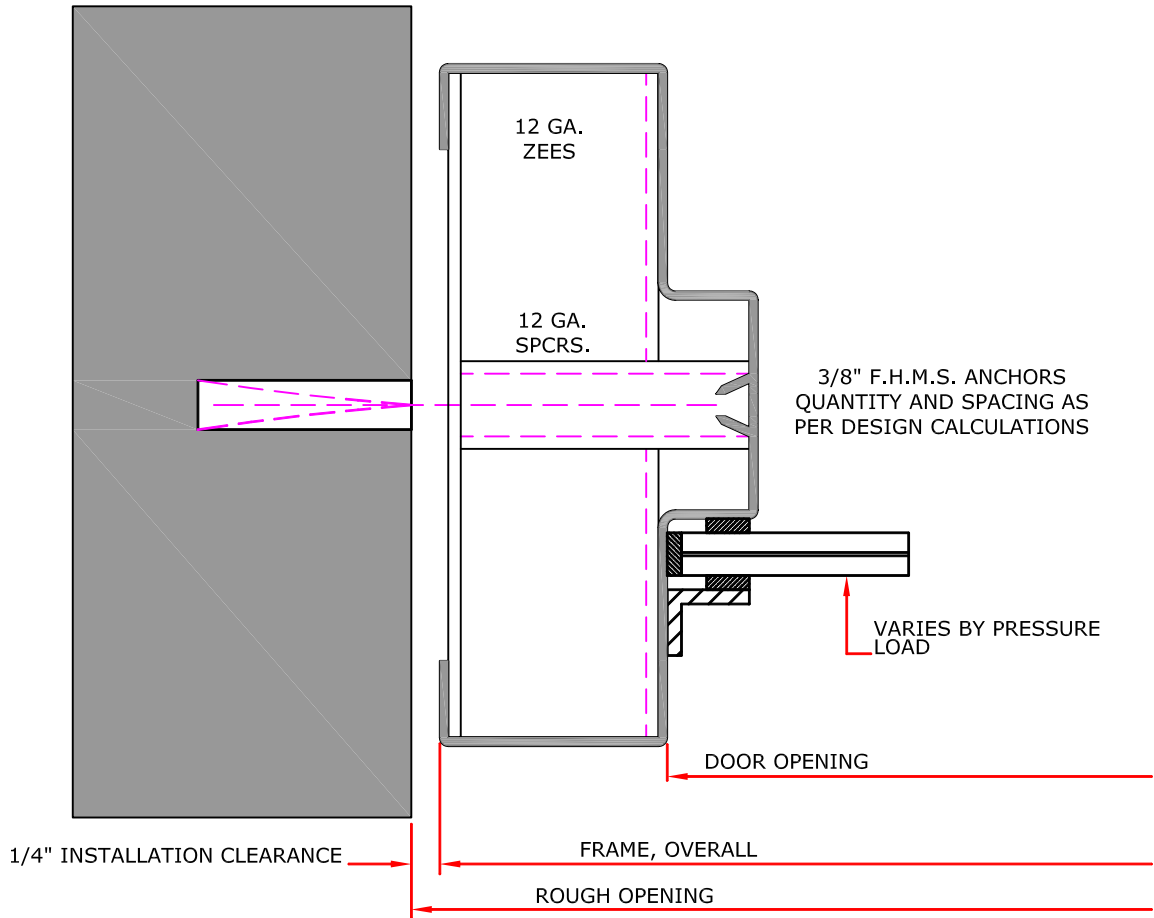

KBR 1.0 psi

Pico Rivera, CA 90660
 (562) 695 - 0645

KBR 1.0 psi

Pico Rivera, CA 90660
(562) 695 - 0645

*Laminated, fully heat tempered clear glass. Thickness and number of piles to be determined by manufacturer to suit the overpressure criteria.