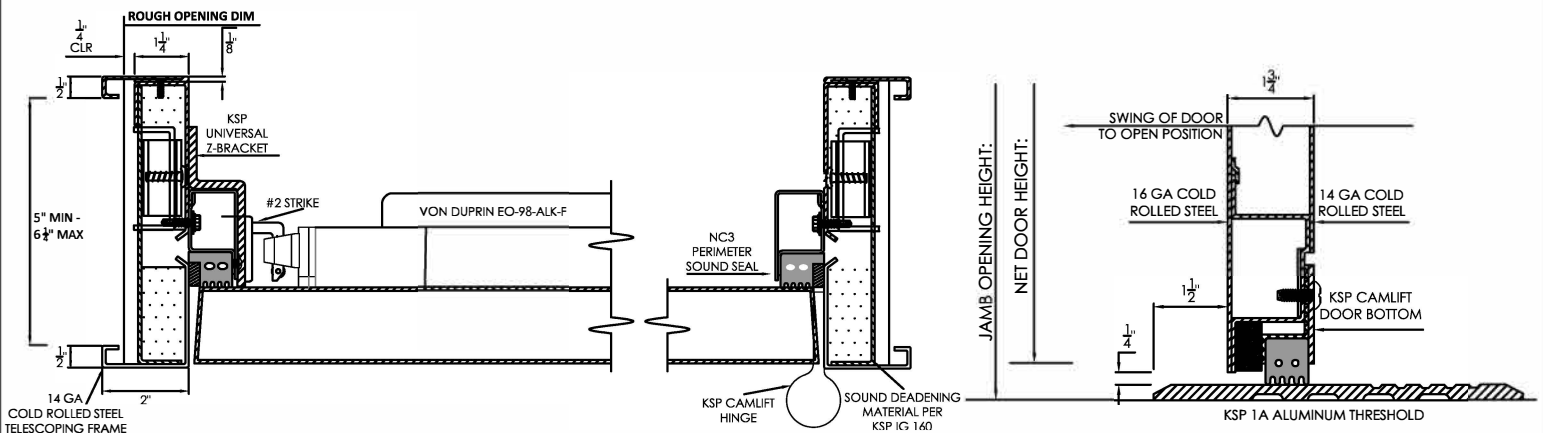

705 SCIF DOOR & LOCK PACKAGE: SECONDARY EXIT ONLY 100% ICD 705 CERTIFIED

3'-0" x 7'-0" 3 Sided Frame and Door Assembly

- Krieger's 705 package meets SCIF sound groups 3 and 4 standards and comes with a Von Duprin EO-98-ALK-F.
- The customizable 705 SCIF package includes: Slip-in telescoping frame, acoustical door, hinges, closer, lockset threshold, door bottom & seal system.
- The 2 piece slip in frame can be adjusted to fit wall thicknesses from 5" up to 6-1/4".
- The package is shipped as one boxed unit with the majority of the hardware installed.
- The package be ordered online with a credit card at: <https://www.kriegerproducts.com/705-door-package/>

VIEW FROM PULL SIDE (UNSECURE SIDE)

VIEW FROM PUSH SIDE (SECURE SIDE)

705 Secondary Exit Hardware Information

- Conforms to FF-L-2890.
- Exit alarm included.
- US26D satin chrome finish, smooth mechanism case.
- Input voltage: 24 volt DC, intermittent duty.
- The Von Duprin 299F strike ships standard.
- UL listed for fire exit hardware.

INSIDE ROOM, OR SECURE SIDE

705 Performance Information

- Can be manufactured to meet Level 3 (STC:45, NIC:40) and Level 4 (STC:50, NIC: 45) requirements per ASTM- E90.
- Can be fire-rated from 20-minutes to 3-hours per UL10C.

HORIZONTAL SECTION

VERTICAL SECTION

ALL DIMENSIONS IN INCHES