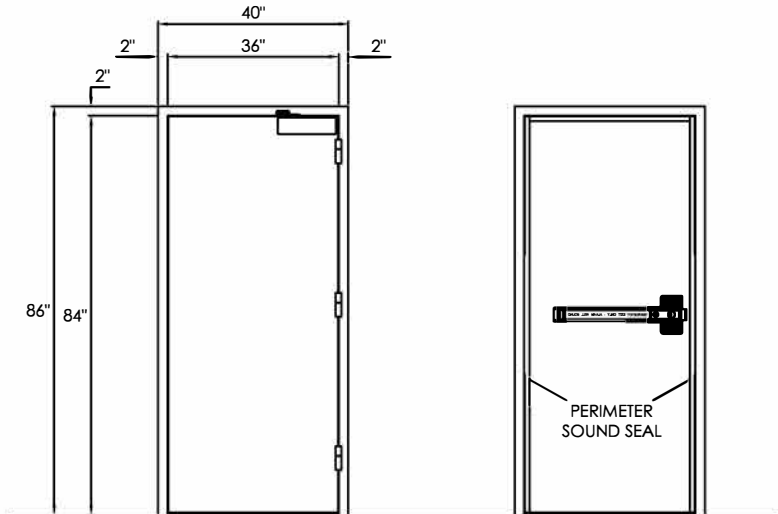

705 SCIF DOOR & LOCK PACKAGE: SECONDARY EXIT ONLY 100% ICD 705 CERTIFIED

3'-0" x 7'-0" 3 Sided Frame and Door Assembly

- Krieger's 705 package meets SCIF sound groups 3 and 4 standards and comes with a Von Duprin EO-98-ALK-F.
- The customizable 705 SCIF package includes: Slip-in telescoping frame, acoustical door, hinges, closer, lockset threshold, door bottom & seal system.
- The 2 piece slip in frame can be adjusted to fit wall thicknesses from 5" up to 6-1/4".
- The package is shipped as one boxed unit with the majority of the hardware installed.
- The package be ordered online with a credit card at: <https://www.kriegerproducts.com/705-door-package/>

VIEW FROM PULL SIDE (UNSECURE SIDE)

VIEW FROM PUSH SIDE (SECURE SIDE)

705 Secondary Exit Hardware Information

- Conforms to FF-L-2890.
- Exit alarm included.
- US26D satin chrome finish, smooth mechanism case.
- Input voltage: 24 volt DC, intermittent duty.
- The Von Duprin 299F strike ships standard.
- UL listed for fire exit hardware.

HORIZONTAL SECTION

VERTICAL SECTION

ALL DIMENSIONS IN INCHES