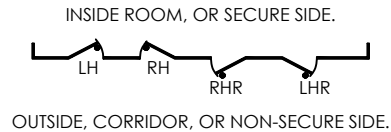

705 SCIF DOOR & LOCK PACKAGE: LKM10K PANIC - 100% ICD 705 CERTIFIED

3'-0" x 7'-0" 3 Sided Frame and Door Assembly

- Krieger's 705 package meets SCIF sound groups 3 and 4 standards and comes with your choice of Sargent & Greenleaf 2890B. We also offer the option of a Lockmasters LKM10K security device, factory installed.
- The customizable 705 SCIF package includes: Slip-in telescoping frame, acoustical door, hinges, closer, lockset threshold, door bottom & seal system.
- The 2 piece slip-in frame can be adjusted to fit wall thicknesses from 5" up to 6-1/4".
- The package is shipped as one boxed unit with the majority of the hardware installed.
- The package be ordered online with a credit card at: <https://www.kriegerproducts.com/705-door-package/>

705 Hardware Information

- Conforms to FF-L-2890.
- LKM10K with panic bar or push pull option.
- S&G 2890B with panic bar option.
- Choice of X-10 or 2740 dial with either hardware option.
- Von Duprin EO-99-ALK-F Secondary exit option.

705 Performance Information

- Can be manufactured to meet Level 3 (STC:45, NIC:40) and Level 4 (STC:50, NIC: 45) requirements per ASTM- E90.
- Can be fire-rated from 20-minutes to 3-hours per ULIOC.

VIEW FROM PULL SIDE

VIEW FROM PUSH SIDE

HORIZONTAL SECTION

VERTICAL SECTION