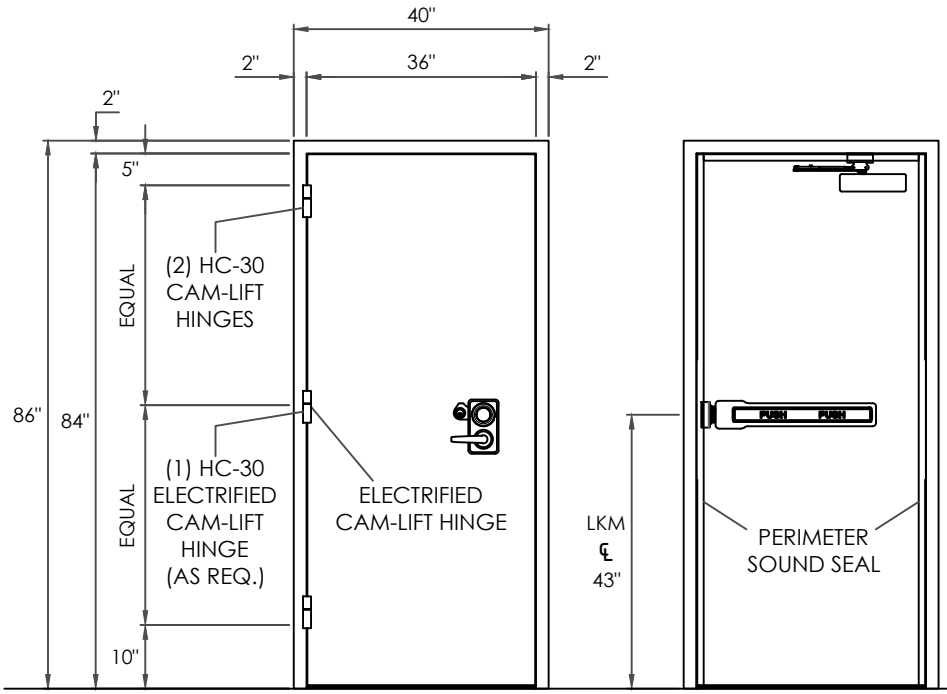

VIEW FROM PUSH SIDE

705 SCIF DOOR & LOCK PACKAGE: LKM10K PANIC - 100% ICD 705 CERTIFIED

3'-0" x 7'-0" 3 Sided Frame and Door Assembly

- Krieger's 705 package meets SCIF sound groups 3 and 4 standards and comes with your choice of Sargent & Greenleaf 2890B. We also offer the option of a Lockmasters LKM10K security device, factory installed.
- The customizable 705 SCIF package includes: Slip-in telescoping frame, acoustical door, hinges, closer, lockset threshold, door bottom & seal system.
- The 2 piece slip-in frame can be adjusted to fit wall thicknesses from 5" up to 6-1/4".
- The package is shipped as one boxed unit with the majority of the hardware installed.
- The package be ordered online with a credit card at: <https://www.kriegerproducts.com/705-door-package/>

705 Hardware Information

- Conforms to FF-L-2890.
- LKM10K with panic bar or push pull option.
- S&G 2890B with panic bar option.
- Choice of X-10 or 2740 dial with either hardware option.
- Von Duprin EO-99-ALK-F Secondary exit option.

705 Performance Information

- Can be manufactured to meet Level 3 (STC:45, NIC:40) and Level 4 (STC:50, NIC: 45) requirements per ASTM- E90.
- Can be fire-rated from 20-minutes to 3-hours per ULIOC.

VIEW FROM PULL SIDE