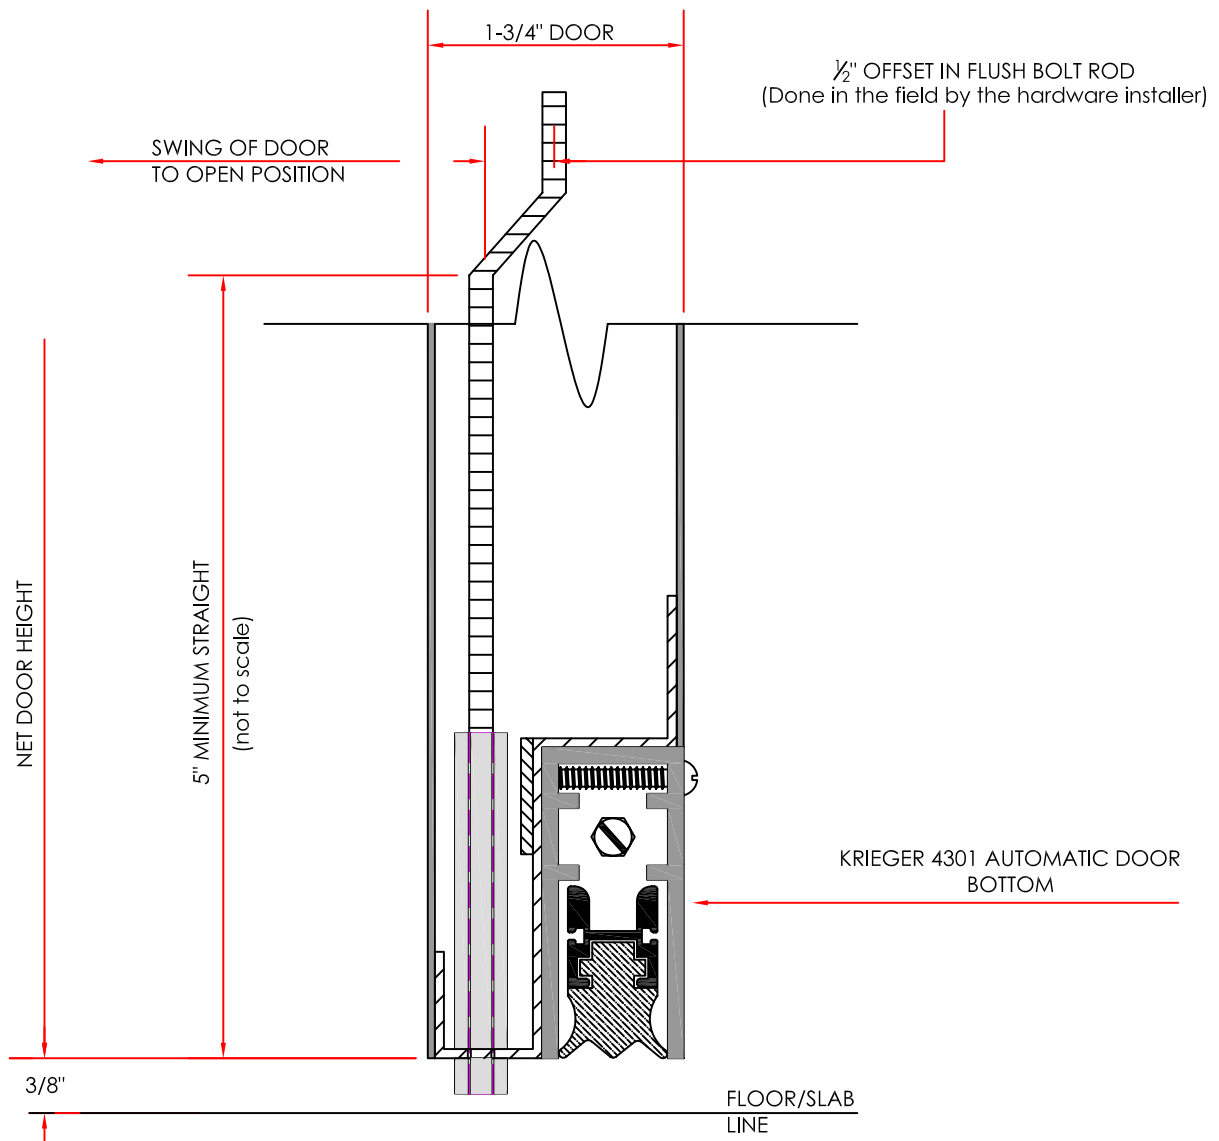

FLUSH BOLT PREP AT 4301 AUTOMATIC DOOR BOTTOMS

FLUSH BOLT PREP AT DB-3 AUTOMATIC DOOR BOTTOMS