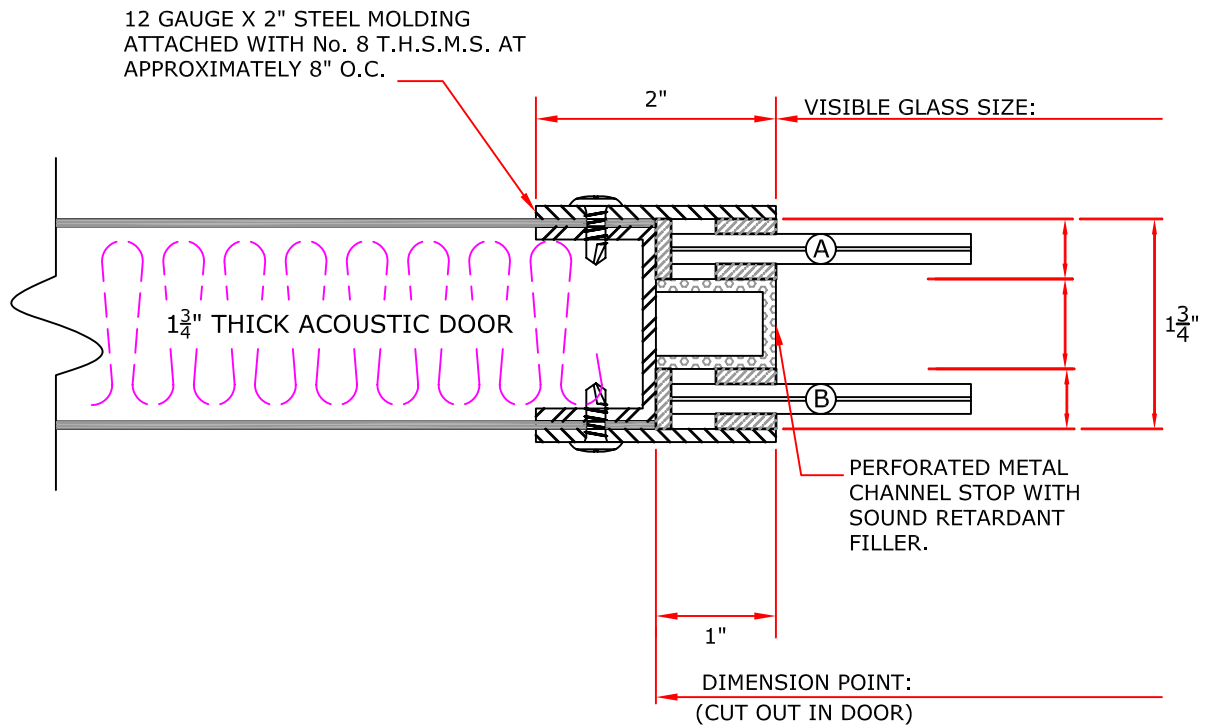

# STC-50

Pico Rivera, CA 90660  
(562) 695 - 0645

**CAM-LIFT DOOR BOTTOM ASSEMBLIES**

**STC-50**

Pico Rivera, CA 90660  
(562) 695 - 0645

Glazing Requirement will change upon STC rating

STC Visionlite kit for Acoustic Doors