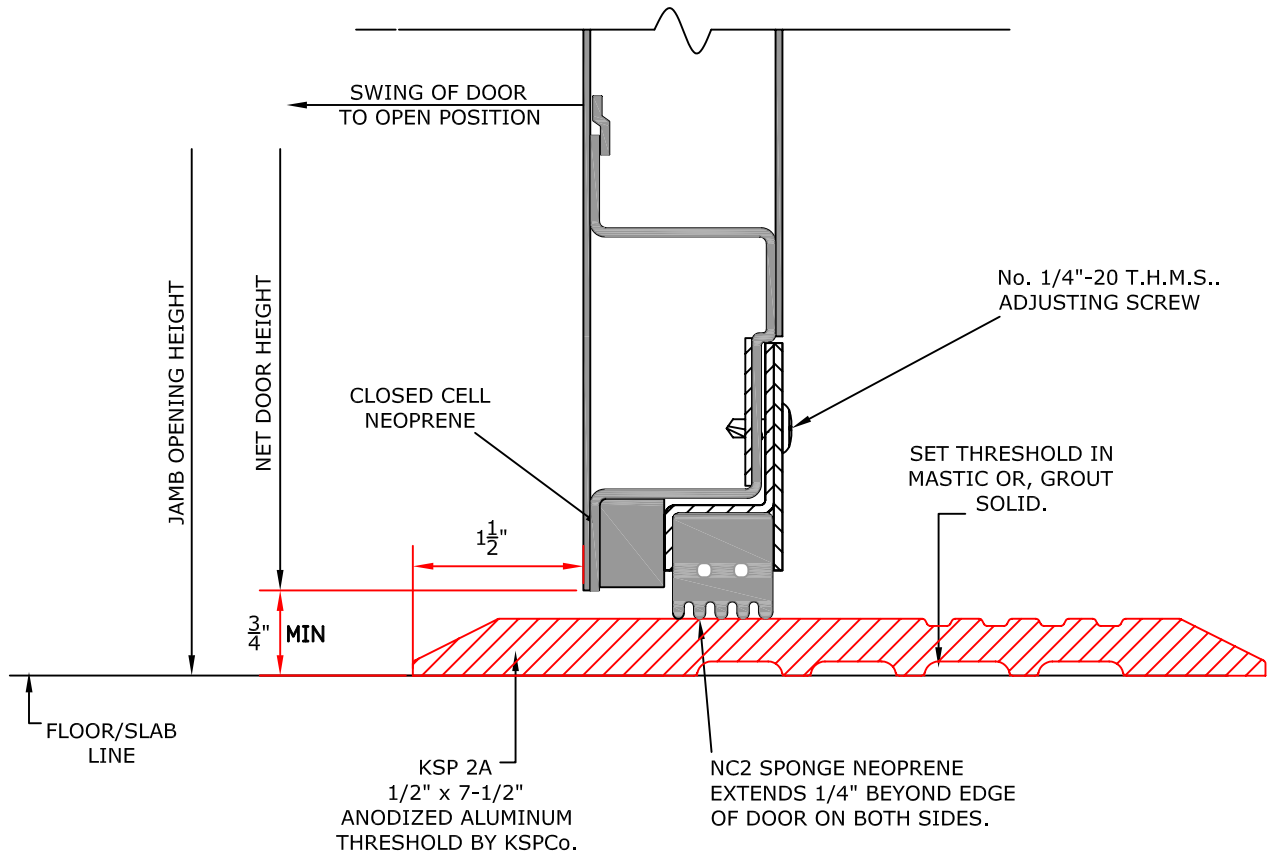

# STC-50

Pico Rivera, CA 90660  
(562) 695 - 0645

**CAM-LIFT DOOR BOTTOM ASSEMBLIES**

**STC-50**

Pico Rivera, CA 90660  
(562) 695 - 0645

Glazing Requirement will change upon STC rating

STC Visionlite kit for Acoustic Doors