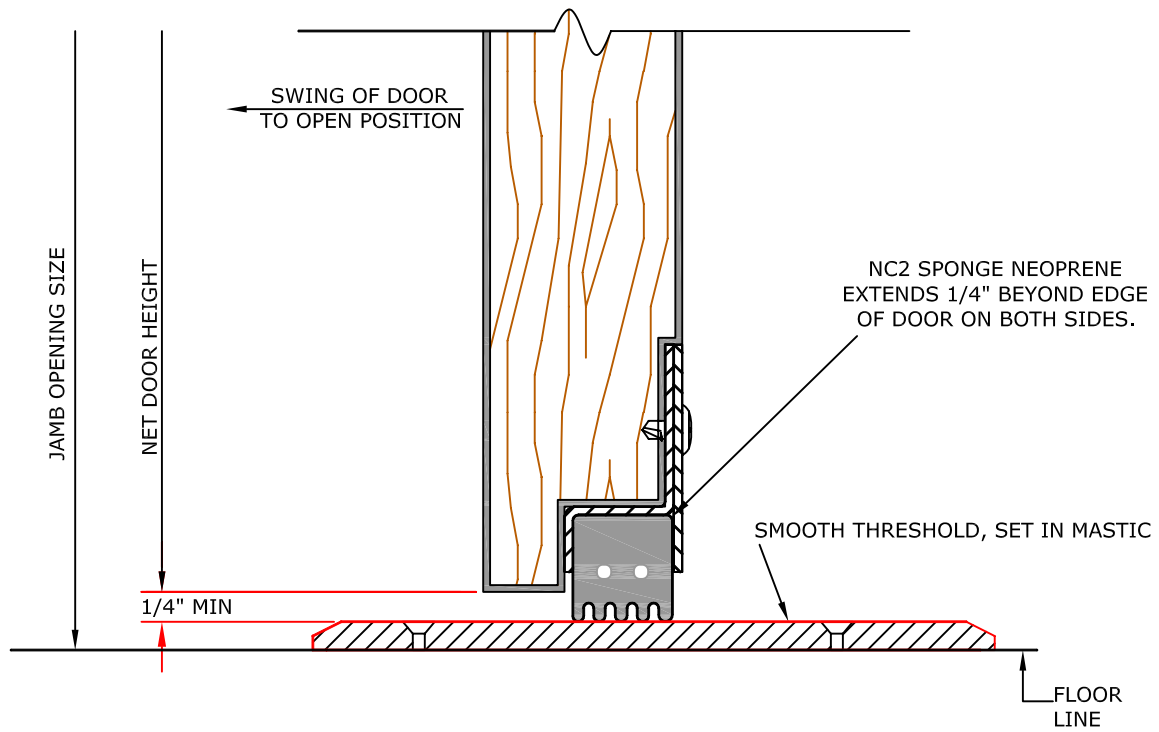

# STC 53

Pico Rivera, CA 90660  
 (562) 695 - 0645

**ACOUSTICAL WOOD DOOR ASSEMBLY WITH  
CAM LIFT BOTTOM AND THRESHOLD**

**STC 53**

Pico Rivera, CA 90660  
(562) 695 - 0645