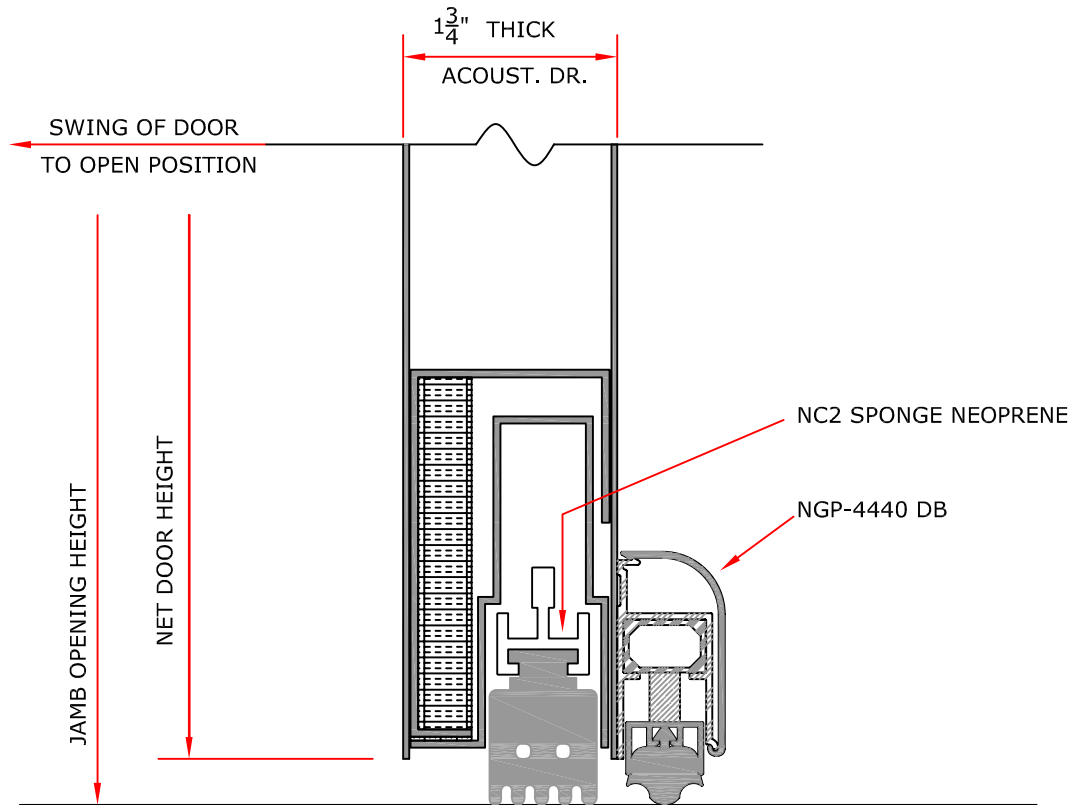

STC 45

Pico Rivera, CA 90660
(562) 695 - 0645

With Applied NGP4440 DB

STC 45

Pico Rivera, CA 90660
(562) 695 - 0645