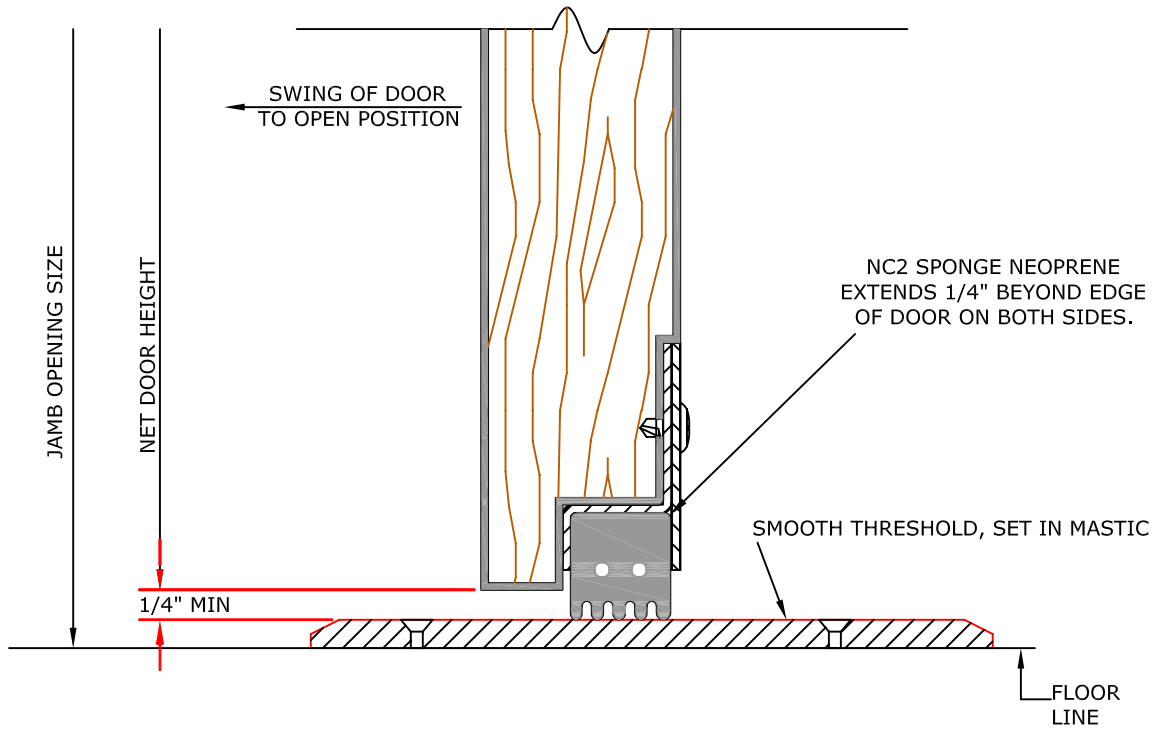

STC 49

Pico Rivera, CA 90660
(562) 695 - 0645

**ACOUSTICAL WOOD DOOR ASSEMBLY WITH
CAM LIFT BOTTOM AND THRESHOLD**

STC 49

Pico Rivera, CA 90660
(562) 695 - 0645