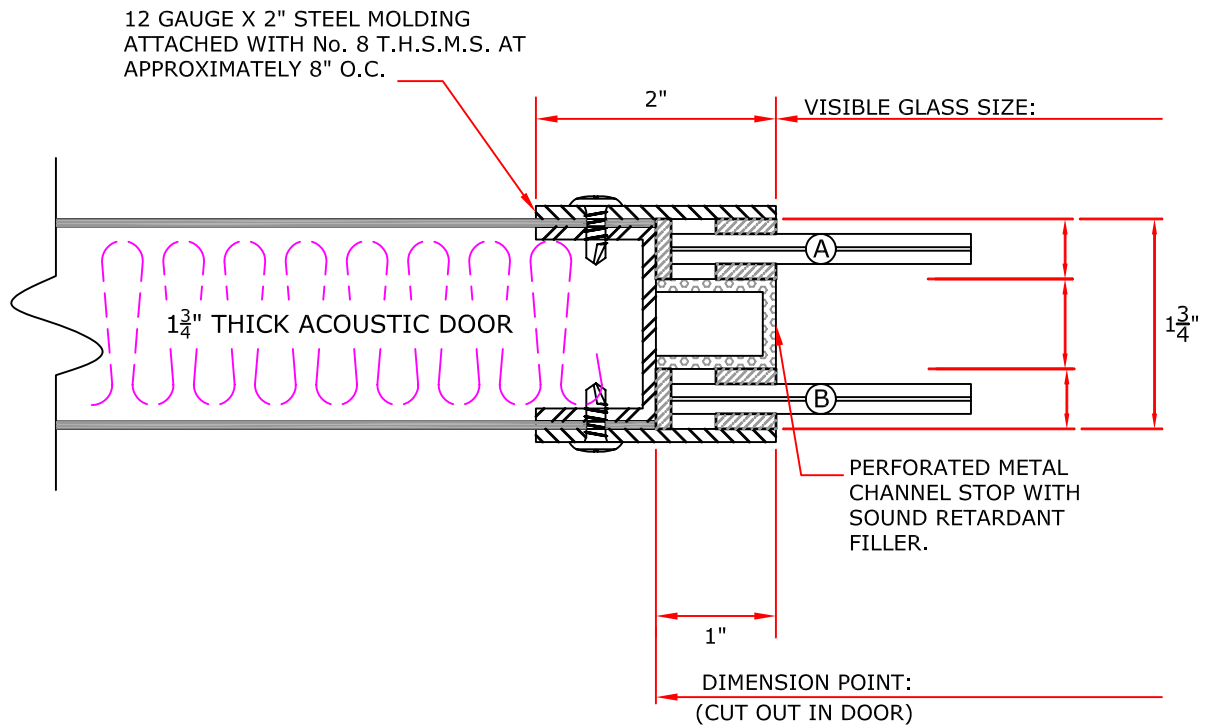

STC 51

Pico Rivera, CA 90660
(562) 695 - 0645

CAM-LIFT DOOR BOTTOM ASSEMBLIES

STC 51

Pico Rivera, CA 90660
(562) 695 - 0645

Glazing Requirement will change upon STC rating

STC Visionlite kit for Acoustic Doors