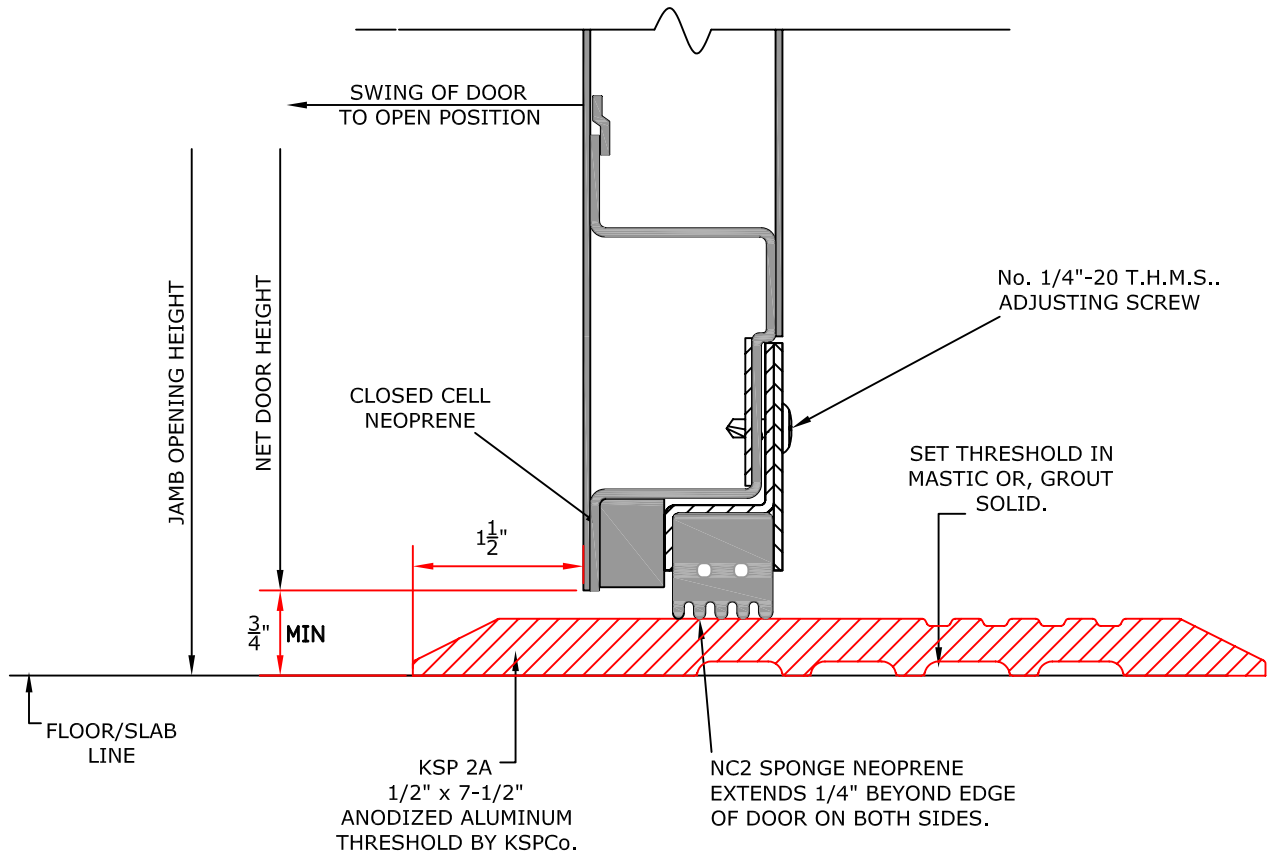

STC 51

Pico Rivera, CA 90660
(562) 695 - 0645

CAM-LIFT DOOR BOTTOM ASSEMBLIES

STC 51

Pico Rivera, CA 90660
(562) 695 - 0645

Glazing Requirement will change upon STC rating

STC Visionlite kit for Acoustic Doors