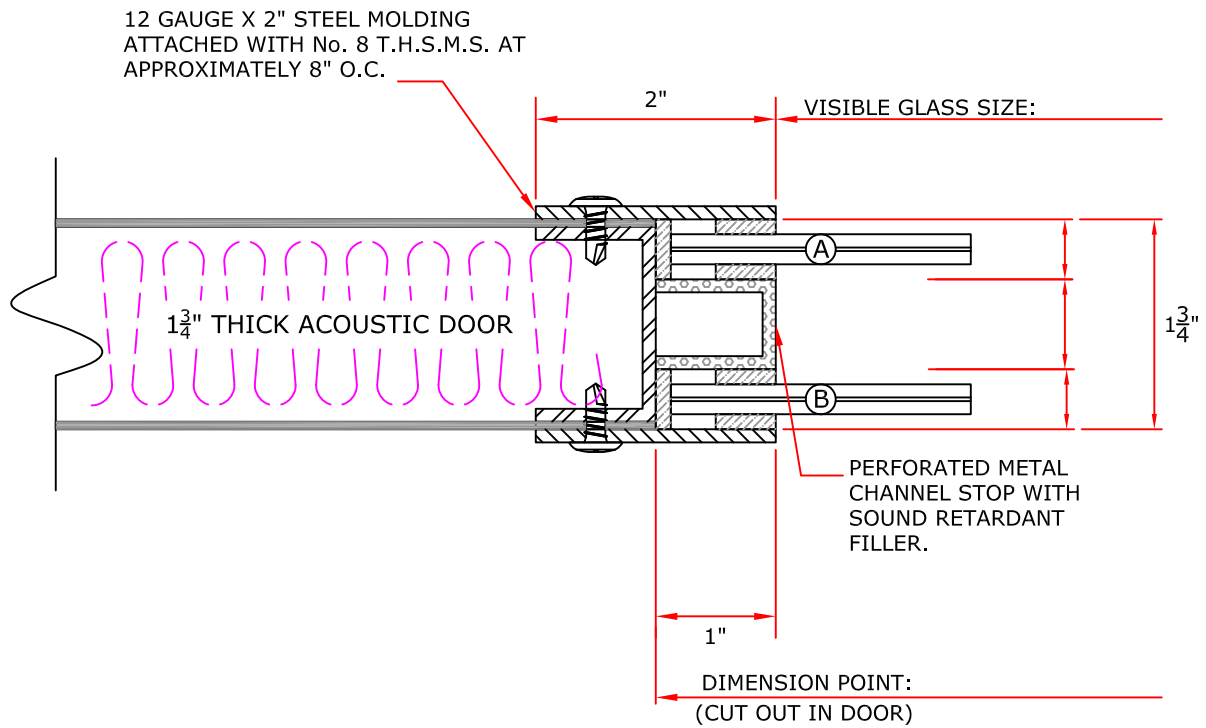

CAM-LIFT DOOR BOTTOM ASSEMBLIES

STC 50

Pico Rivera, CA 90660
(562) 695 - 0645

STC 50

Pico Rivera, CA 90660
(562) 695 - 0645

Glazing Requirement will change upon STC rating

STC Visionlite kit for Acoustic Doors