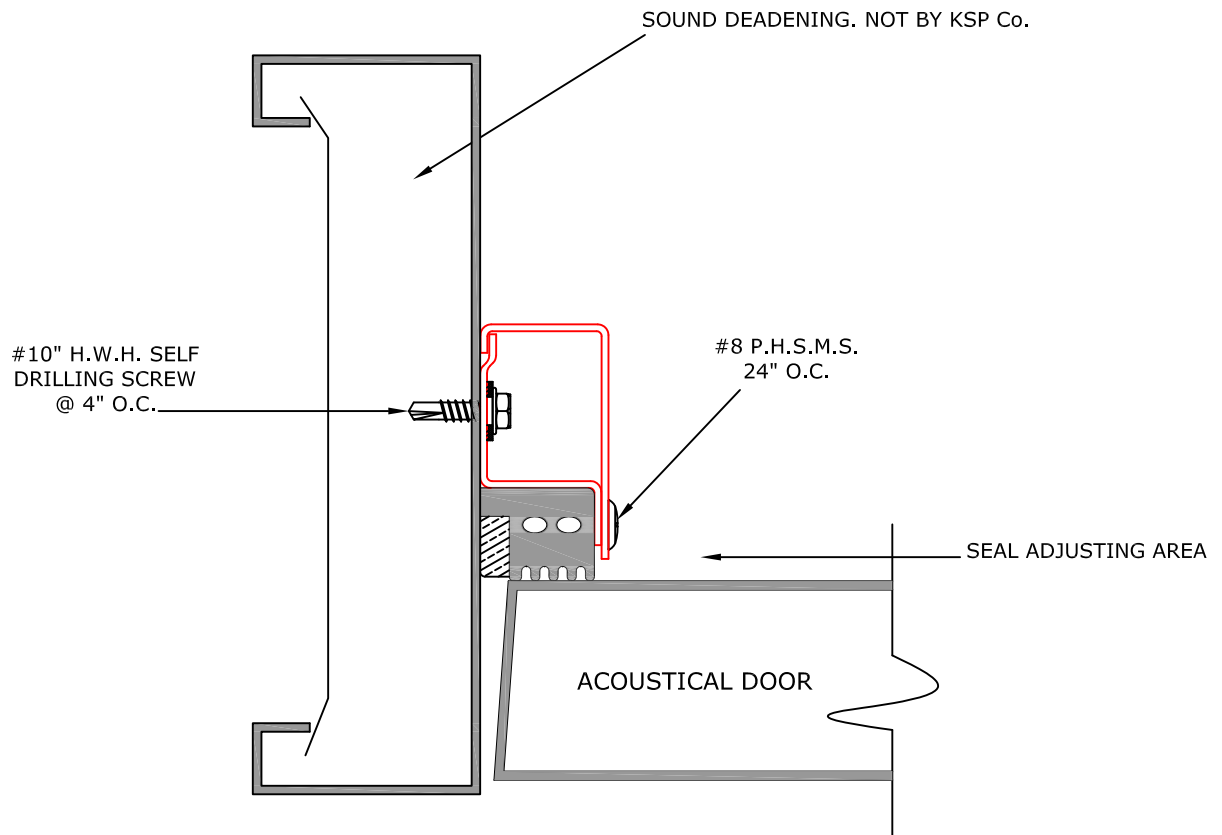

CAM-LIFT DOOR BOTTOM ASSEMBLIES

STC 50

Pico Rivera, CA 90660
(562) 695 - 0645

STC 50

Pico Rivera, CA 90660
(562) 695 - 0645

Glazing Requirement will change upon STC rating

STC Visionlite kit for Acoustic Doors