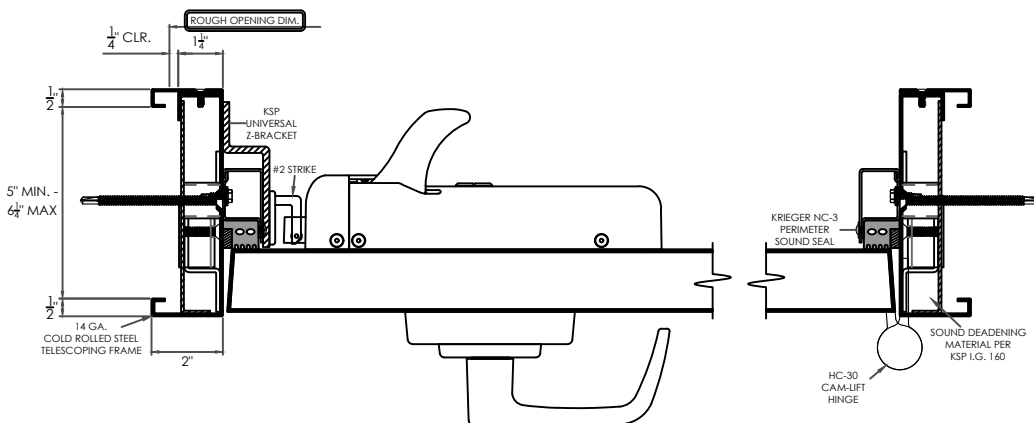

705 SCIF DOOR & LOCK PACKAGE: LKM10K LEVER - 100% ICD 705 CERTIFIED

3'-0" x 7'-0" 3 Sided Frame and Door Assembly

- Krieger's 705 package meets SCIF sound groups 3 and 4 standards and comes with your choice of Sargent & Greenleaf 2890B. We also offer the option of a Lockmasters LKM10K security device, factory installed.
- The customizable 705 SCIF package includes: Slip-in telescoping frame, acoustical door, hinges, closer, lockset threshold, door bottom & seal system.
- The 2 piece slip-in frame can be adjusted to fit wall thicknesses from 5" up to 6-1/4".
- The package is shipped as one boxed unit with the majority of the hardware installed.
- The package be ordered online with a credit card at: <https://www.kriegerproducts.com/705-door-package/>

705 Hardware Information

- Conforms to FF-L-2890.
- LKM10K with panic bar or push pull option.
- S&G 2890B with panic bar option.
- Choice of X-10 or 2740 dial with either hardware option.
- Von Duprin EO-99-ALK-F Secondary exit option.

705 Performance Information

- Can be manufactured to meet Level 3 (STC:45, NIC:40) and Level 4 (STC:50, NIC: 45) requirements per ASTM- E90.
- Can be fire-rated from 20-minutes to 3-hours per ULIOC.

VIEW FROM PULL SIDE

VIEW FROM PUSH SIDE

HORIZONTAL SECTION

VERTICAL SECTION