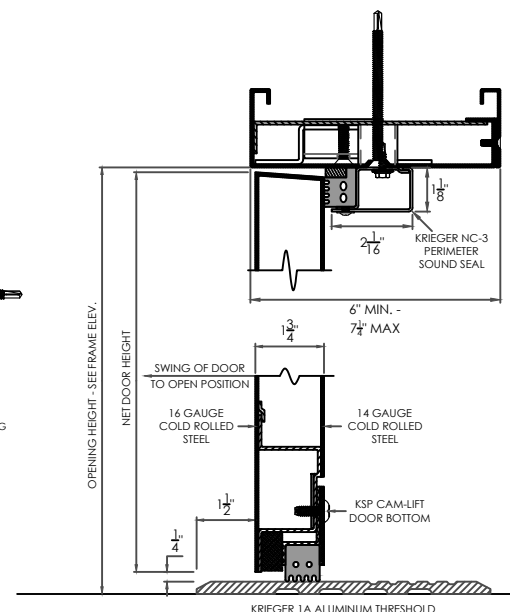

705 SCIF DOOR & LOCK PACKAGE: LKM10K LEVER - 100% ICD 705 CERTIFIED

3'-0" x 7'-0" 3 Sided Frame and Door Assembly

- Krieger's 705 package meets SCIF sound groups 3 and 4 standards and comes with your choice of Sargent & Greenleaf 2890B. We also offer the option of a Lockmasters LKM10K security device, factory installed.
- The customizable 705 SCIF package includes: Slip-in telescoping frame, acoustical door, hinges, closer, lockset threshold, door bottom & seal system.
- The 2 piece slip-in frame can be adjusted to fit wall thicknesses from 5" up to 6-1/4".
- The package is shipped as one boxed unit with the majority of the hardware installed.
- The package be ordered online with a credit card at: <https://www.kriegerproducts.com/705-door-package/>

705 Hardware Information

- Conforms to FF-L-2890.
- LKM10K with panic bar or push pull option.
- S&G 2890B with panic bar option.
- Choice of X-10 or 2740 dial with either hardware option.
- Von Duprin EO-99-ALK-F Secondary exit option.

705 Performance Information

- Can be manufactured to meet Level 3 (STC:45, NIC:40) and Level 4 (STC:50, NIC: 45) requirements per ASTM- E90.
- Can be fire-rated from 20-minutes to 3-hours per ULIOC.

VIEW FROM PULL SIDE

VIEW FROM PUSH SIDE

HORIZONTAL SECTION

VERTICAL SECTION