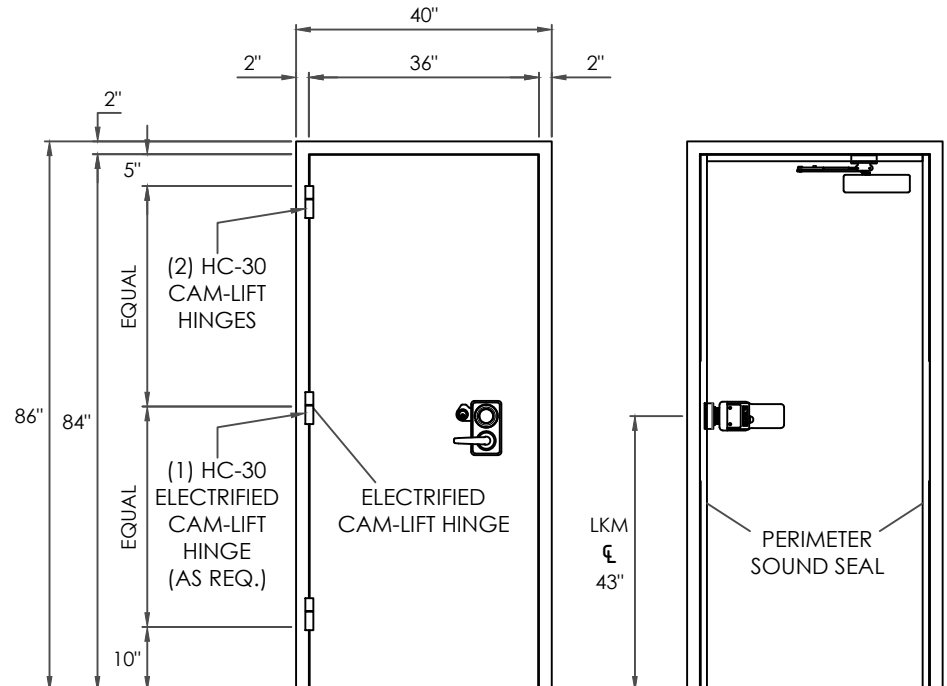

VIEW FROM PUSH SIDE

705 SCIF DOOR & LOCK PACKAGE: LKM10K LEVER - 100% ICD 705 CERTIFIED

3'-0" x 7'-0" 3 Sided Frame and Door Assembly

- Krieger's 705 package meets SCIF sound groups 3 and 4 standards and comes with your choice of Sargent & Greenleaf 2890B. We also offer the option of a Lockmasters LKM10K security device, factory installed.
- The customizable 705 SCIF package includes: Slip-in telescoping frame, acoustical door, hinges, closer, lockset threshold, door bottom & seal system.
- The 2 piece slip-in frame can be adjusted to fit wall thicknesses from 5" up to 6-1/4".
- The package is shipped as one boxed unit with the majority of the hardware installed.
- The package be ordered online with a credit card at: <https://www.kriegerproducts.com/705-door-package/>

705 Hardware Information

- Conforms to FF-L-2890.
- LKM10K with panic bar or push pull option.
- S&G 2890B with panic bar option.
- Choice of X-10 or 2740 dial with either hardware option.
- Von Duprin EO-99-ALK-F Secondary exit option.

705 Performance Information

- Can be manufactured to meet Level 3 (STC:45, NIC:40) and Level 4 (STC:50, NIC: 45) requirements per ASTM- E90.
- Can be fire-rated from 20-minutes to 3-hours per ULIOC.

VIEW FROM PULL SIDE