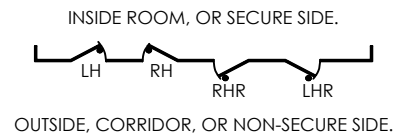

HORIZONTAL SECTION