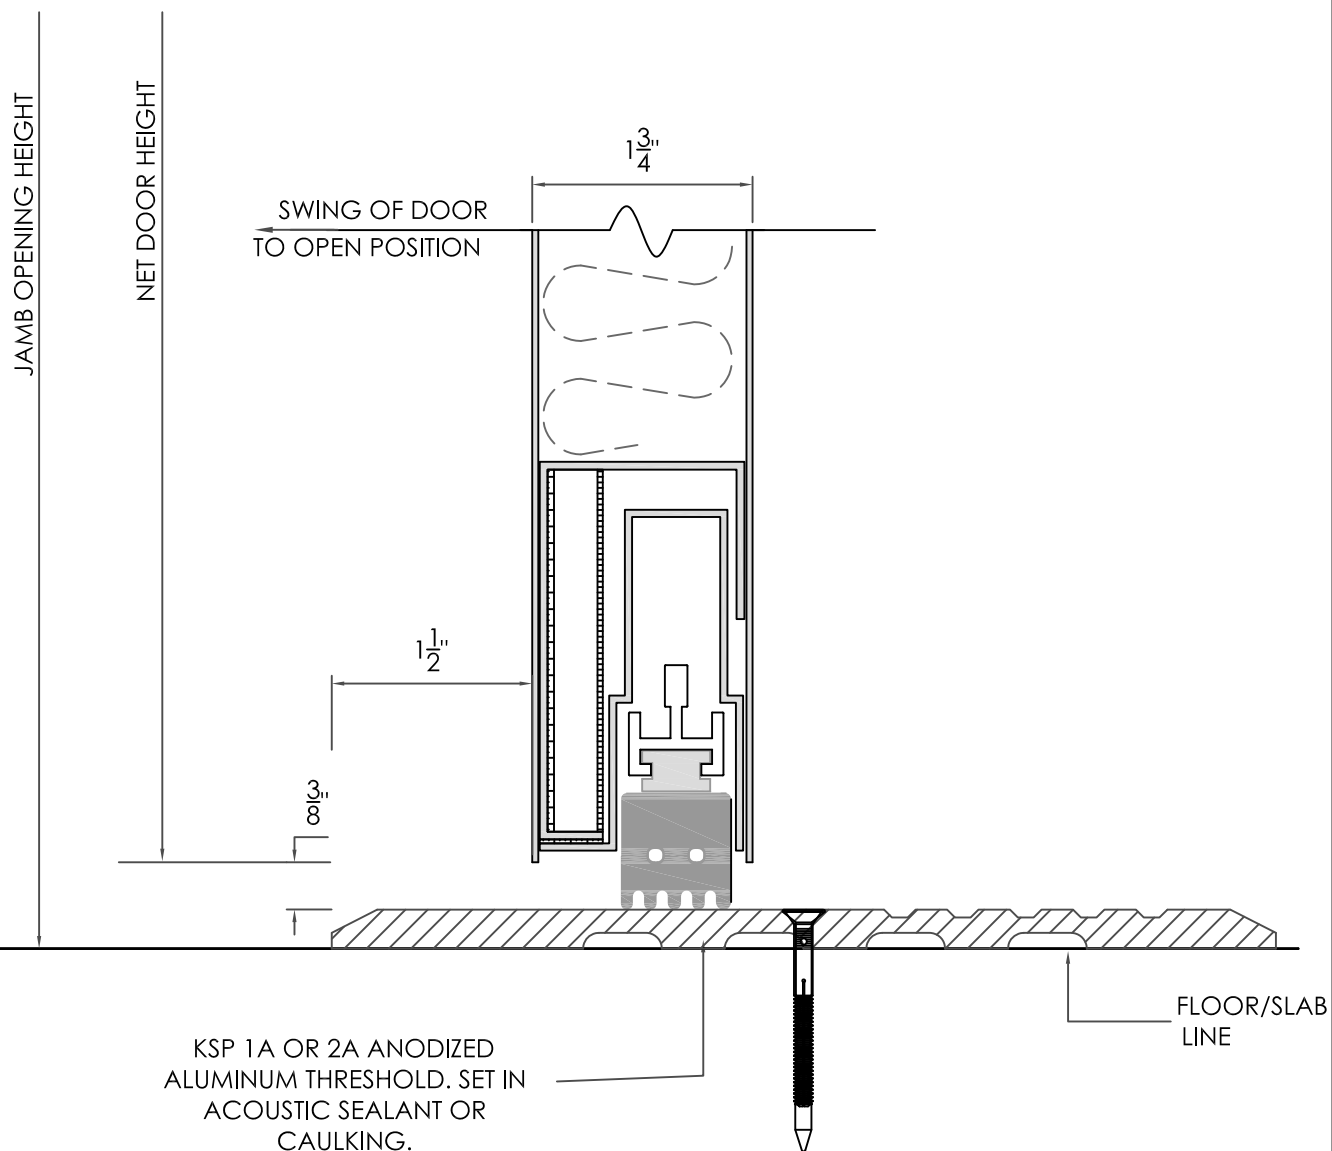

NOTE: SILL CLEARANCES ARE CRITICAL. IF DOOR SWINGS OVER CARPET PLEASE PROVIDE TOTAL HEIGHT (PAD & CARPET) ABOVE FLOOR SLAB LINE. REQUIRED THRESHOLDS SHOULD BE, AT MINIMUM, THE SAME HEIGHT AS CARPET.

Kriegersonic DB3 Automatic Door Bottom with Threshold