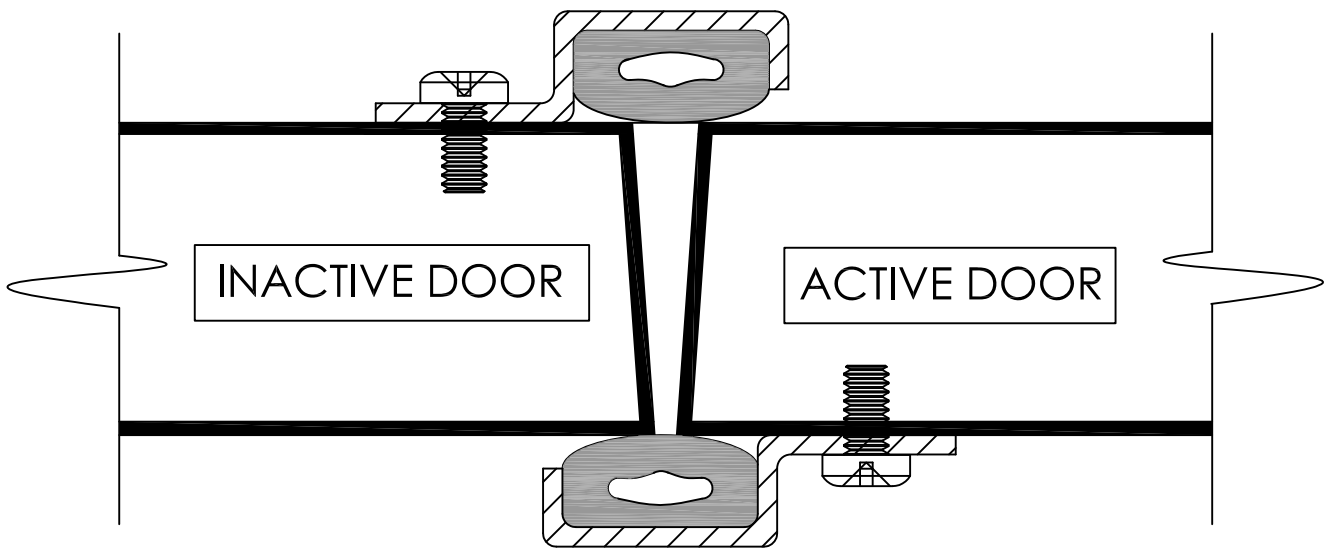

****For Acoustic Values STC 46 To STC 53****

PUSH SIDE

PULL SIDE

Kriegersonic 341 Dual Overlapping Acoustic Astragal

Pico Rivera, CA 90660
(562) 695 - 0645