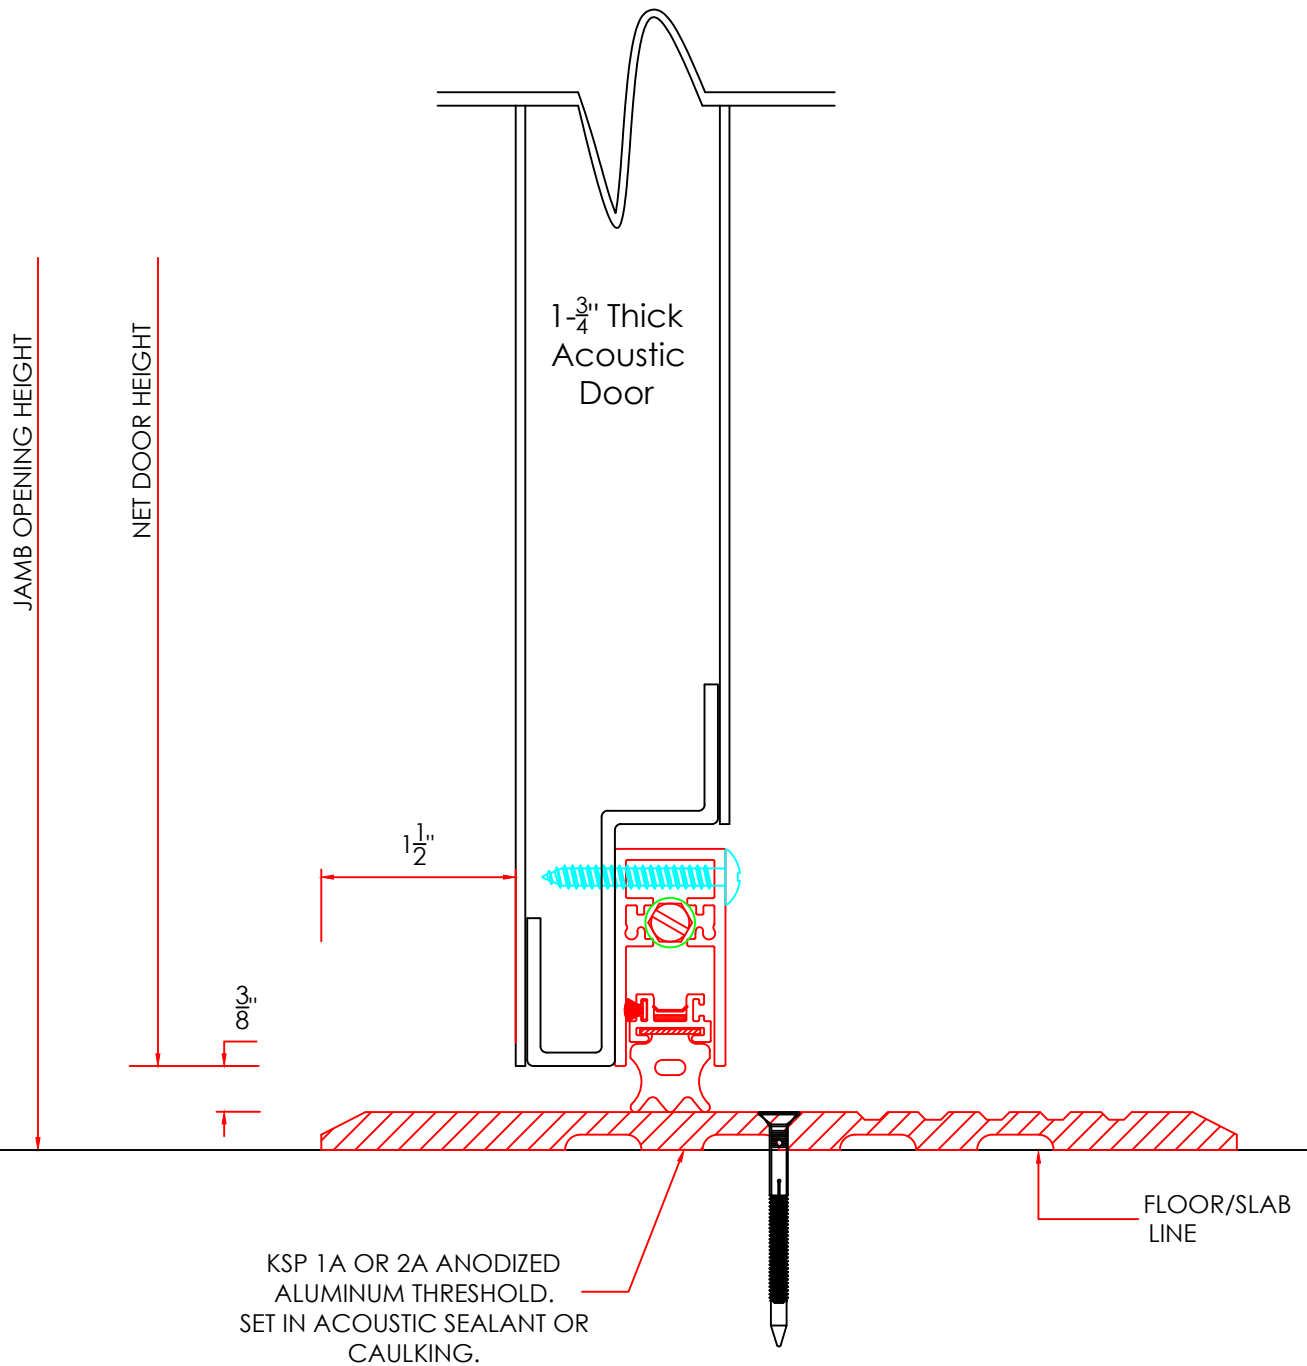

**NOTE:** SILL CLEARANCES ARE CRITICAL. IF DOOR SWINGS OVER CARPET PLEASE PROVIDE TOTAL HEIGHT (PAD & CARPET) ABOVE FLOOR SLAB LINE. REQUIRED THRESHOLDS SHOULD BE, AT MINIMUM, THE SAME HEIGHT AS CARPET.

## STC 36 Semi-Mortised Door Bottom

Pico Rivera, CA 90660  
(562) 695 - 0645